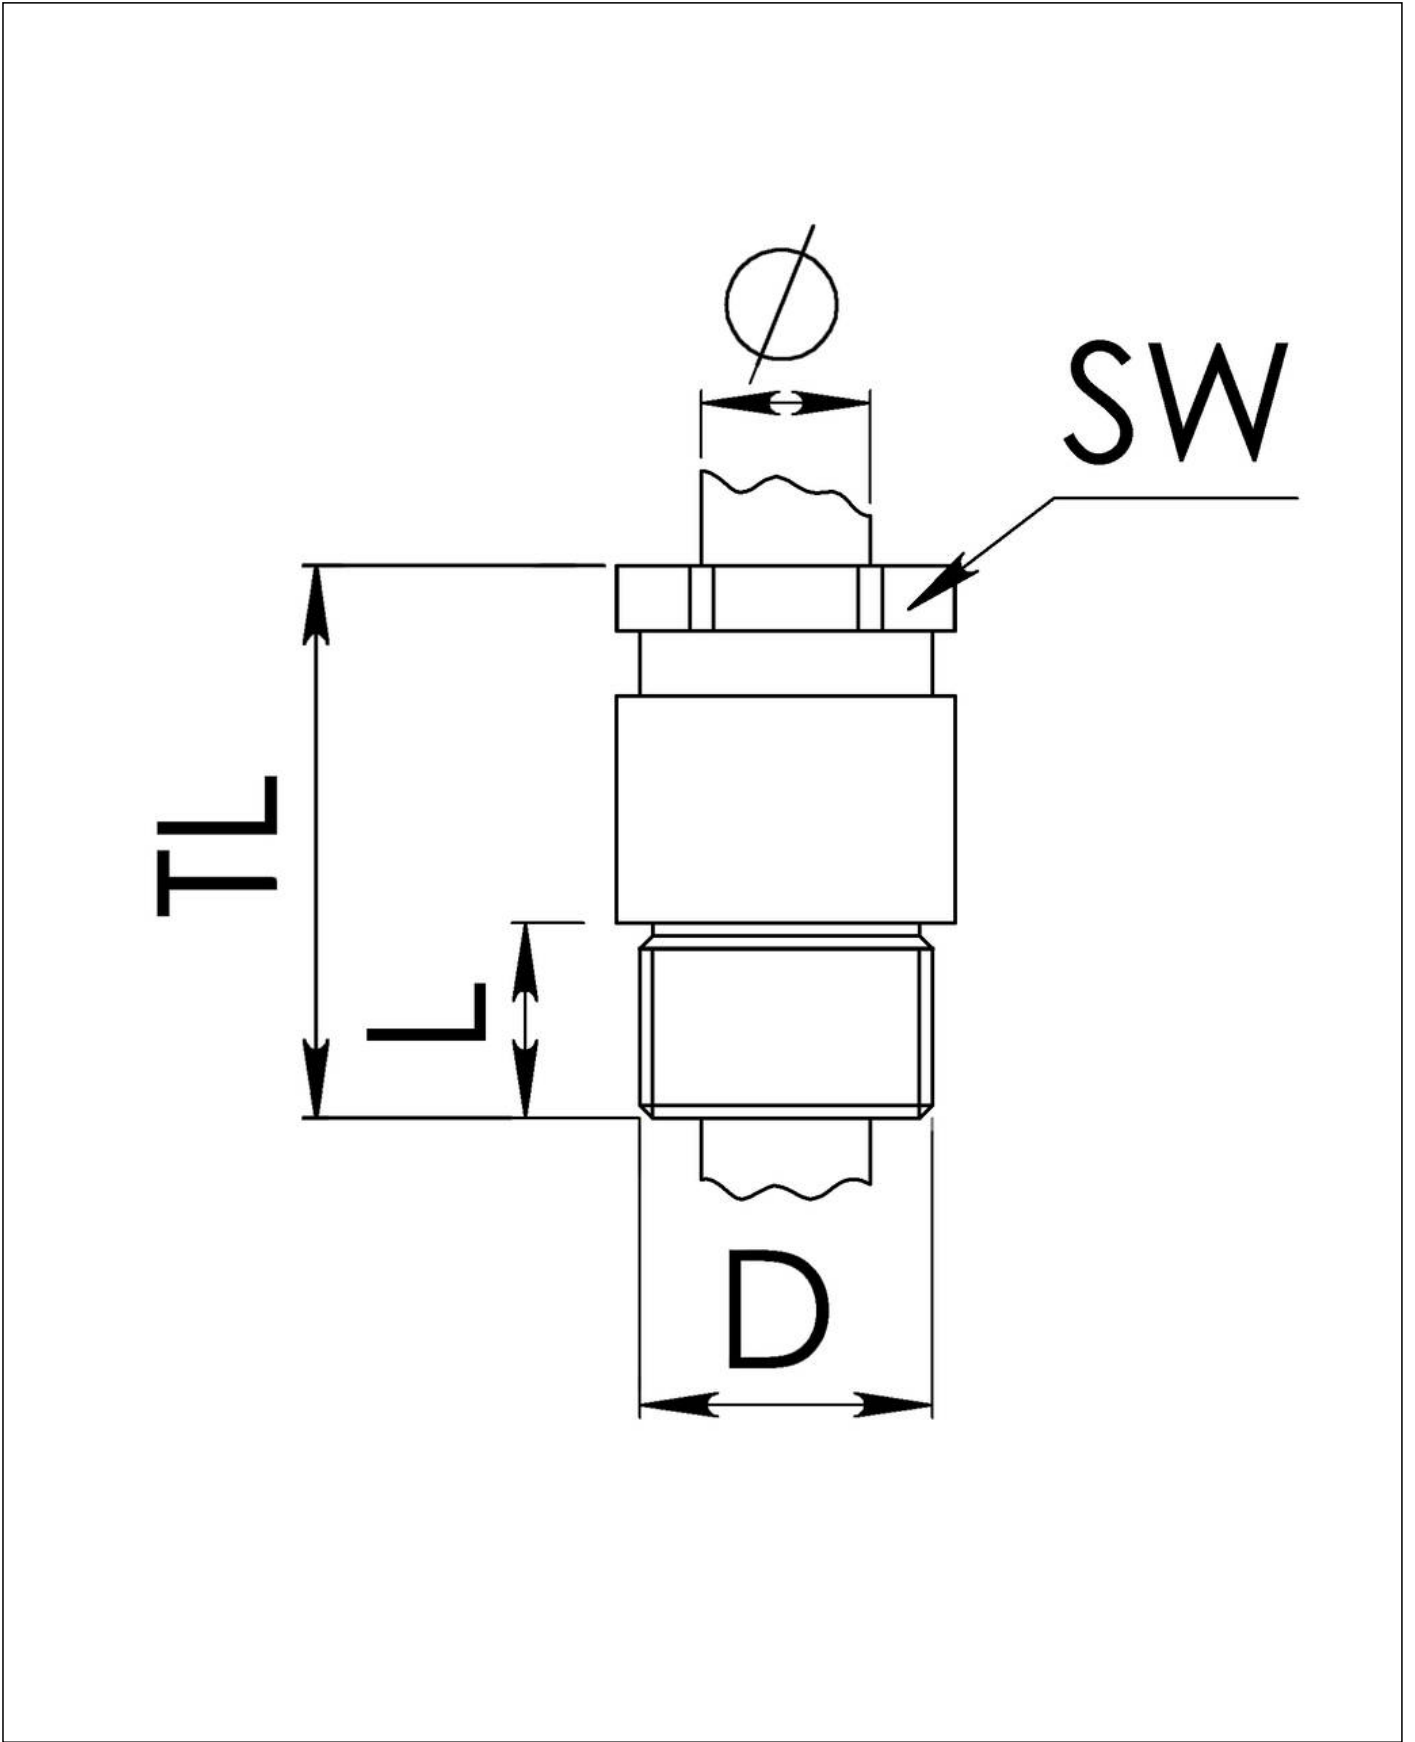

Your Contact:

WISKA UK Ltd.

Unit 7, Hurling Way · St. Columb Major Business Park · TR9 6SX, St. Columb Major, Cornwall · Great Britain

☎ +44-12-08816062 · 📠 +44-12-08816708

info@wiska.co.uk · www.wiska.co.uk