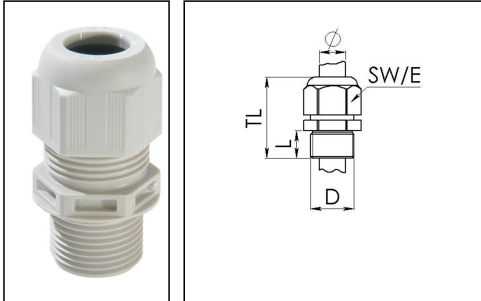

ESKV-L 20

Cable gland, polyamide with long thread

Product illustrations are exemplary and may differ from the chosen product. Further variants and individual customization, we will gladly provide you on request.

Material cable gland	Polyamide
Material sealing gasket	EPDM
Protection class	IP69, IP68 (5 bar 30 min)
Temp. range min	-40 °C
Temp. range max	100 °C
Glow wire test	750 °C
Thread type	M
Ø Connection thread D	20
Lead	1,5
Length screw-in thread L	15 mm
Ø cable diameter min	6 mm
Ø cable diameter max	13 mm
Ø cable diameter UL	7,5 mm - 11,3 mm
Key width SW	24 mm
Collar diameter (E)	27 mm
Total length TL	41 mm - 50 mm
Type of cable anchorage	A
Install. torques fitting	4 N/m
Install. torques cap nut	3 N/m
Impact category	3
Type	ESKV-L 20
Product Color	RAL 7035
Order no. RAL 7035	10066392
Packing unit	50
ETIM-Classification	EC000441