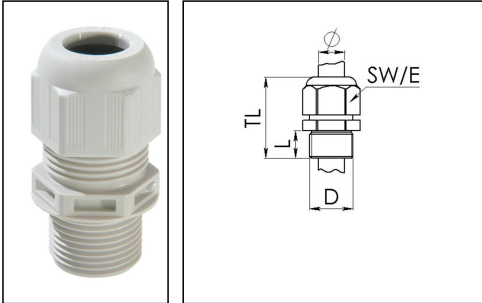

ESKV-L 20

Cable gland, polyamide with long thread

Product illustrations are exemplary and may differ from the chosen product. Further variants and individual customization, we will gladly provide you on request.

Material cable gland	Polyamide
Material sealing gasket	EPDM
Protection class	IP69, IP68 (5 bar 30 min)
Temp. range min	-40 °C
Temp. range max	100 °C
Glow wire test	750 °C
Thread type	M
Ø Connection thread D	20
Lead	1,5
Length screw-in thread L	15 mm
Ø cable diameter min	6 mm
Ø cable diameter max	13 mm
Ø cable diameter UL	7,5 mm - 11,3 mm
Key width SW	24 mm
Collar diameter (E)	27 mm
Total length TL	41 mm - 50 mm
Type of cable anchorage	A
Install. torques fitting	4 N/m
Install. torques cap nut	3 N/m
Impact category	3
Type	ESKV-L 20
Product Color	RAL 7035
Order no. RAL 7035	10066392
Packing unit	50
ETIM-Classification	EC000441