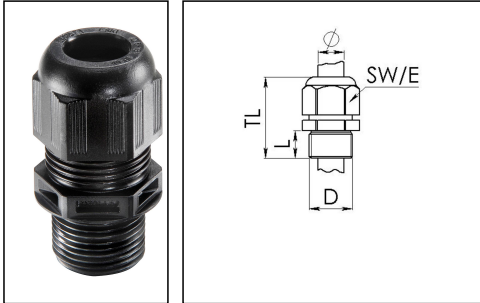

## ESKV-L 12

Cable gland, polyamide with long thread

Product illustrations are exemplary and may differ from the chosen product. Further variants and individual customization, we will gladly provide you on request.

Material cable gland	Polyamide
Material sealing gasket	EPDM
Protection class	IP69, IP68 (5 bar 30 min)
Temp. range min	-40 °C
Temp. range max	100 °C
Glow wire test	750 °C
Thread type	M
Ø Connection thread D	12
Lead	1,5
Length screw-in thread L	15 mm
Ø cable diameter min	3 mm
Ø cable diameter max	7 mm
Ø cable diameter UL	4,1 mm - 6 mm
Key width SW	16 mm
Collar diameter (E)	18 mm
Total length TL	35 mm - 40 mm
Type of cable anchorage	A
Install. torques fitting	2 N/m
Install. torques cap nut	2 N/m
Impact category	2
Type	ESKV-L 12
Product Color	RAL 9005
Order no. RAL 9005	10066500
Packing unit	50
ETIM-Classification	EC000441