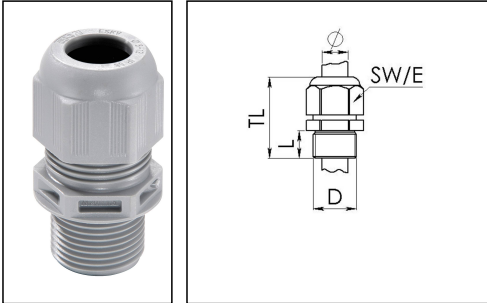

## ESKV-L 32

Cable gland, polyamide with long thread

Product illustrations are exemplary and may differ from the chosen product. Further variants and individual customization, we will gladly provide you on request.

Material cable gland	Polyamide
Material sealing gasket	EPDM
Protection class	IP68 (5 bar 30 min), IP69
Temp. range min	-40 °C
Temp. range max	100 °C
Glow wire test	750 °C
Thread type	M
Ø Connection thread D	32
Lead	1,5
Length screw-in thread L	15 mm
Ø cable diameter min	13 mm
Ø cable diameter max	21 mm
Ø cable diameter UL	14,6 mm - 19,5 mm
Key width SW	36 mm
Collar diameter (E)	40 mm
Total length TL	45 mm - 54 mm
Type of cable anchorage	A
Install. torques fitting	15 N/m
Install. torques cap nut	4 N/m
Impact category	4
Type	ESKV-L 32
Product Color	RAL 7001
Order no. RAL 7001	10066520
Packing unit	25
ETIM-Classification	EC000441