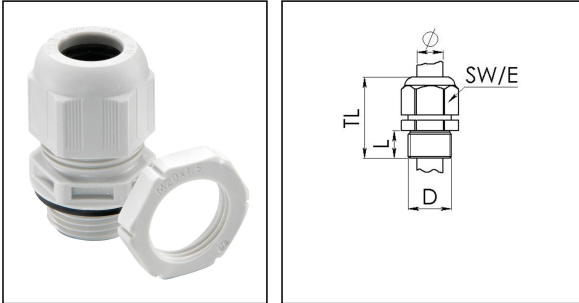

ESKV-SET 16

Cable gland with locknut, polyamide

Product illustrations are exemplary and may differ from the chosen product. Further variants and individual customization, we will gladly provide you on request.

Material cable gland	Polyamide
Material sealing gasket	EPDM
Temp. range min	-40 °C
Temp. range max	100 °C
Protection class	IP69, IP68 (5 bar 30 min)
Thread type	M
Ø Connection thread D	16
Lead	1,5
Length screw-in thread L	9 mm
Ø cable diameter min	4,5 mm
Ø cable diameter max	10 mm
Key width SW	20 mm
Collar diameter (E)	22 mm
Total length TL	31 mm - 37 mm
Glow wire test	750 °C
Type of cable anchorage	A
Install. torques fitting	3,5 N/m
Install. torques cap nut	1,5 N/m
Impact category	3
Equipment	Incl. connection thread gasket
Product Color	RAL 7035
Order no. RAL 7035	10066525
Type	ESKV-SET 16
Packing unit	50
ETIM-Classification	EC000441