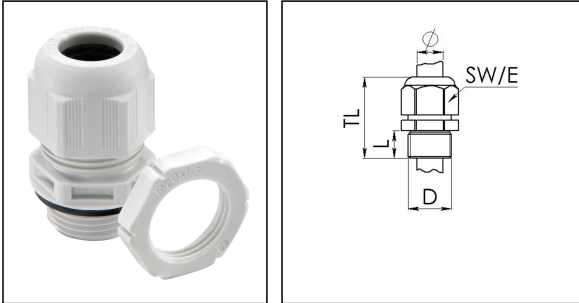

ESKV-SET 63

Cable gland with lock nut, polyamide

Product illustrations are exemplary and may differ from the chosen product. Further variants and individual customization, we will gladly provide you on request.

Material cable gland	Polyamide
Material sealing gasket	EPDM
Temp. range min	-40 °C
Temp. range max	100 °C
Protection class	IP69, IP68 (5 bar 30 min)
Thread type	M
Ø Connection thread D	63
Lead	1,5
Length screw-in thread L	15 mm
Ø cable diameter min	34 mm
Ø cable diameter max	48 mm
Key width SW	68 mm
Collar diameter (E)	75 mm
Total length TL	64 mm - 78 mm
Glow wire test	750 °C
Type of cable anchorage	A
Install. torques fitting	30 N/m
Install. torques cap nut	30 N/m
Impact category	5
Equipment	Incl. connection thread gasket
Product Color	RAL 7035
Order no. RAL 7035	10066531
Type	ESKV-SET 63
Packing unit	3
ETIM-Classification	EC000441