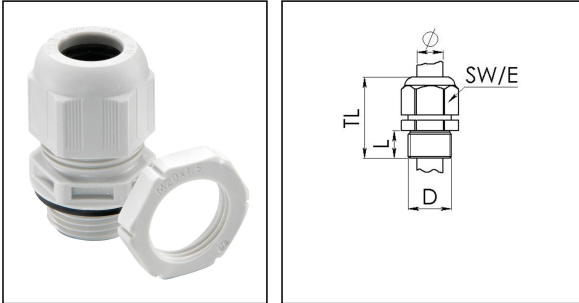

## GLP20+ grey

Cable gland with locknut, polyamide

Product illustrations are exemplary and may differ from the chosen product. Further variants and individual customization, we will gladly provide you on request.

Material cable gland	Polyamide
Material sealing gasket	EPDM
Temp. range min	-40 °C
Temp. range max	100 °C
Protection class	IP69, IP68 (5 bar 30 min)
Thread type	M
Ø Connection thread D	20
Lead	1,5
Length screw-in thread L	10 mm
Ø cable diameter min	7,5 mm
Ø cable diameter max	14 mm
Key width SW	24 mm
Collar diameter (E)	27 mm
Total length TL	36 mm - 45 mm
Glow wire test	750 °C
Type of cable anchorage	A
Install. torques fitting	4 N/m
Install. torques cap nut	3 N/m
Product Color	RAL 7035
Order no. RAL 7035	10100613
Type	GLP20+ grey
Packing unit	10