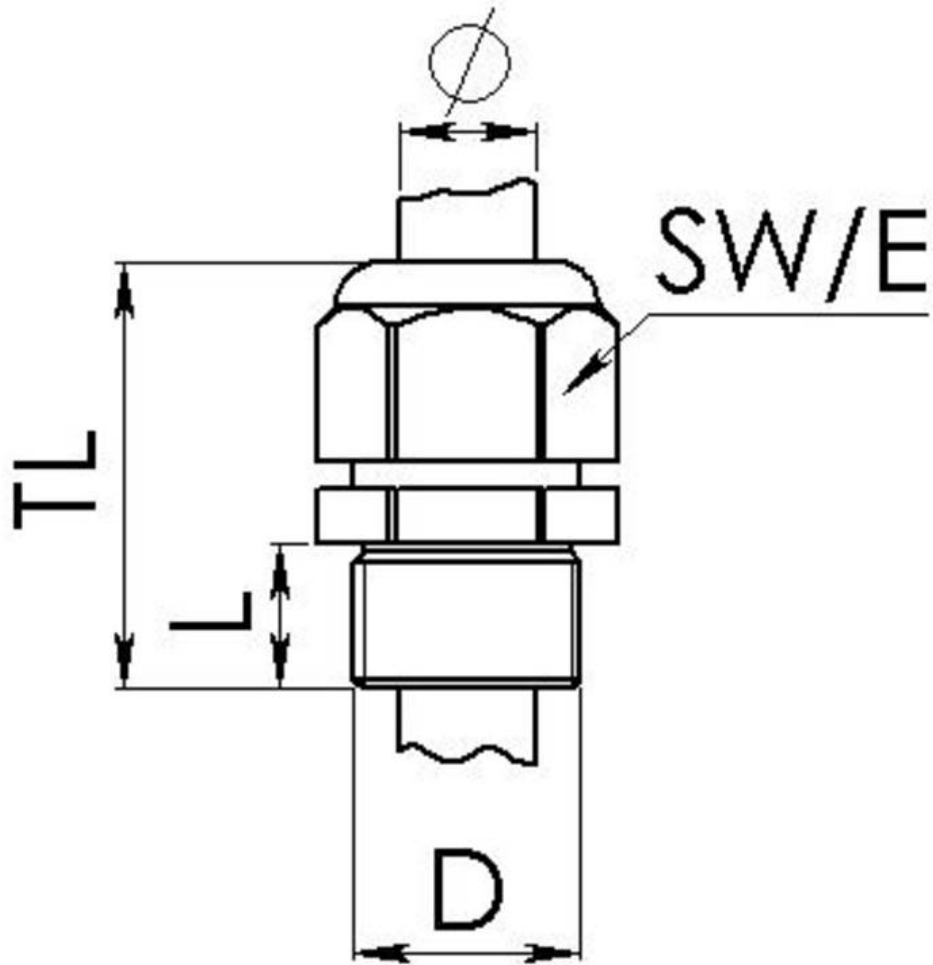

Your Contact:

WISKA UK Ltd.

Unit 7, Hurling Way · St. Columb Major Business Park · TR9 6SX, St. Columb Major, Cornwall · Great Britain

☎ +44-12-08816062 · 📠 +44-12-08816708

info@wiska.co.uk · www.wiska.co.uk