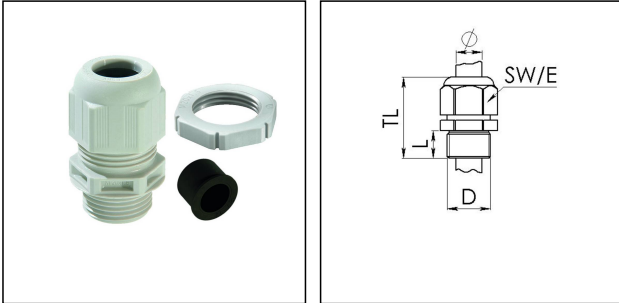

## GLP20+RDE red

Cable gland with reduction sealing insert and locknut

Product illustrations are exemplary and may differ from the chosen product. Further variants and individual customization, we will gladly provide you on request.

Material cable gland	Polyamide
Material sealing gasket	EPDM
Temp. range min	-40 °C
Temp. range max	100 °C
Protection class	IP68 (5 bar 30 min), IP69
Thread type	M
Ø Connection thread D	20
Lead	1,5
Length screw-in thread L	10 mm
Ø cable diameter min	4 mm
Ø cable diameter max	14 mm
Key width SW	24 mm
Collar diameter (E)	27 mm
Total length TL	36 mm - 45 mm
Glow wire test	750 °C
Type of cable anchorage	A
Install. torques fitting	4 N/m
Install. torques cap nut	3 N/m
Advice	With reduction insert
Product Color	RAL 3000
Order no. RAL 3000	10100638
Type	GLP20+RDE red
Packing unit	10