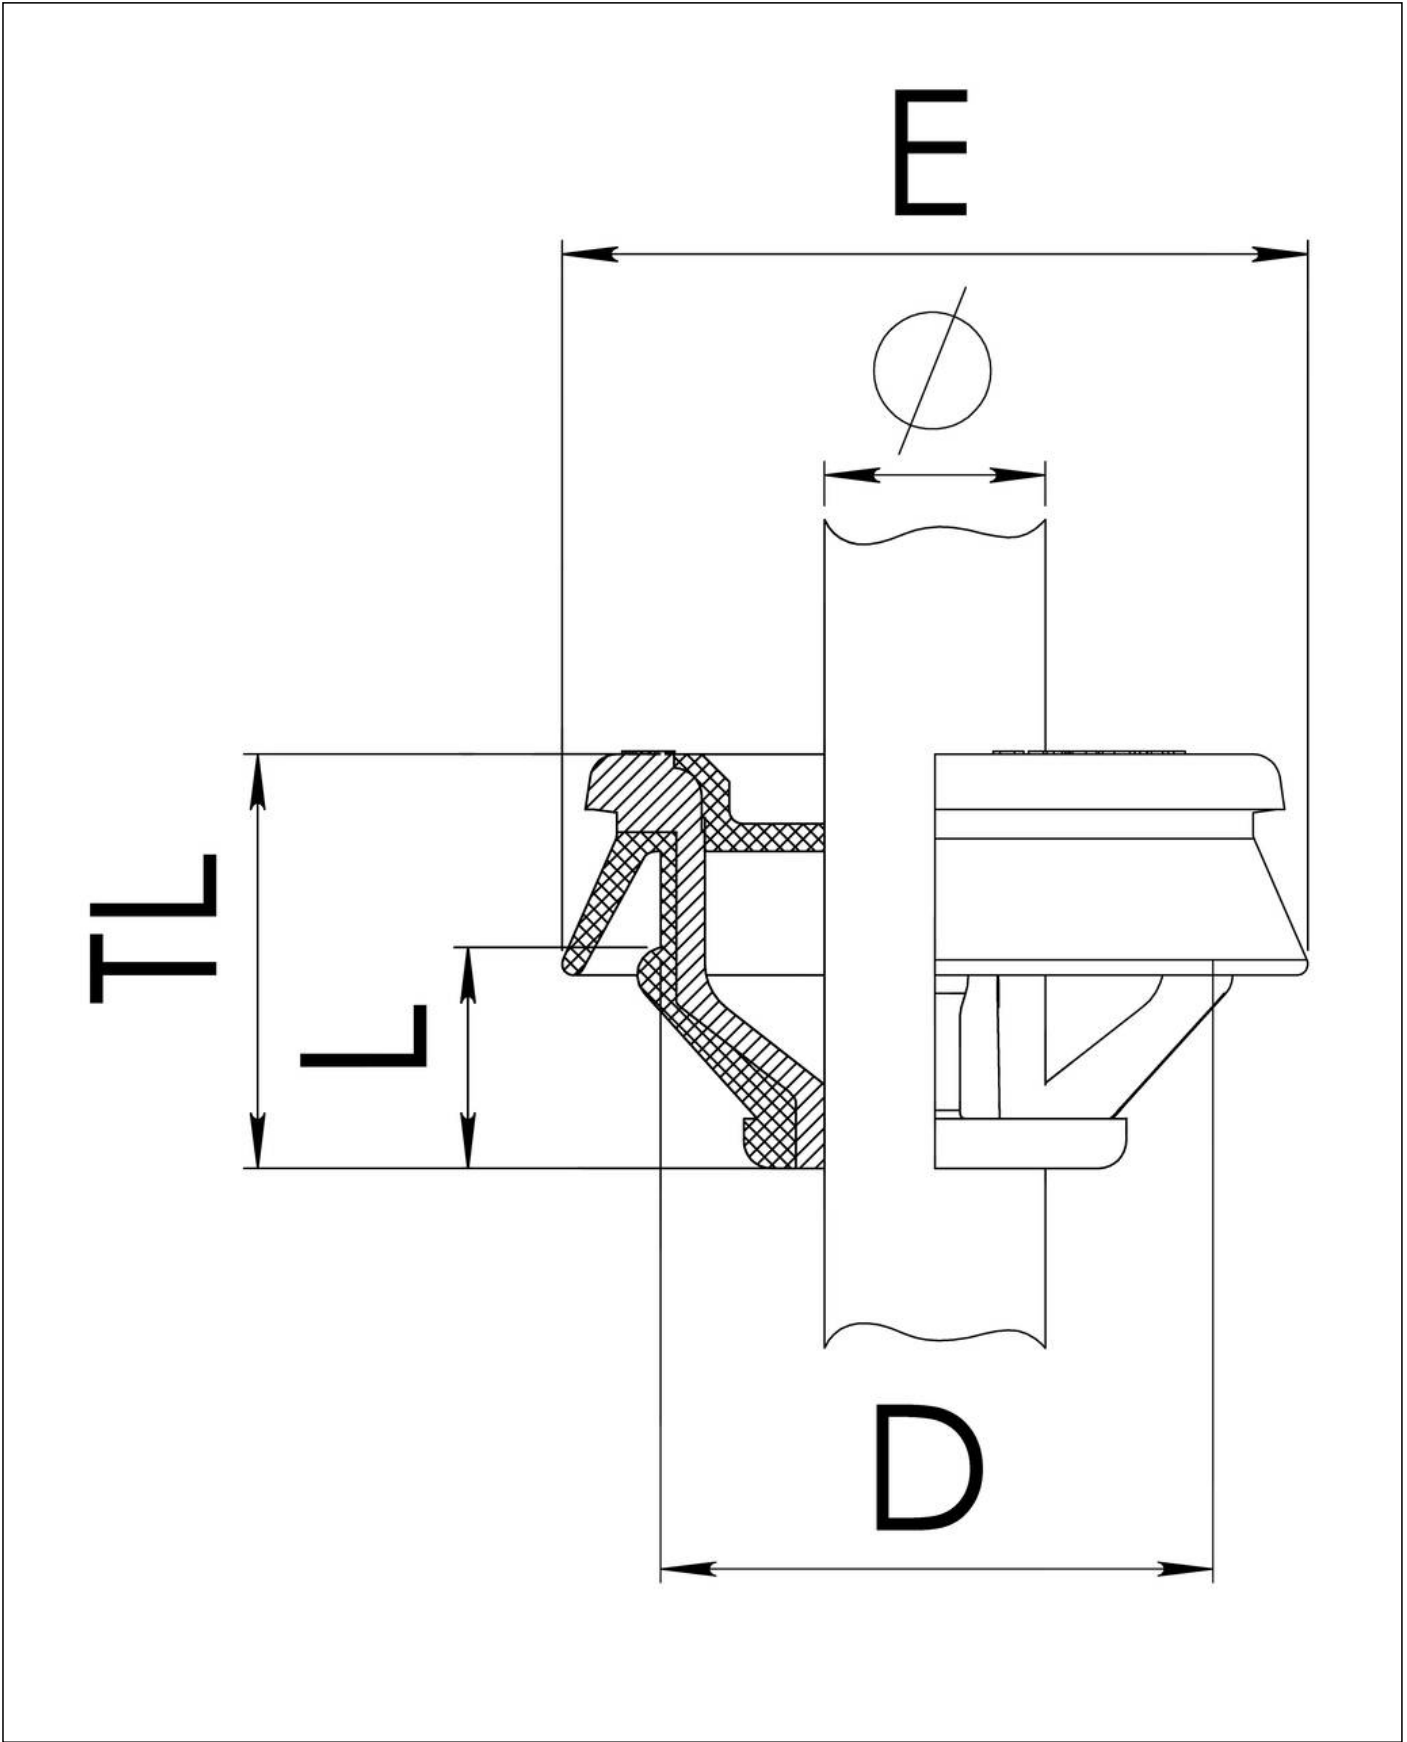

Your Contact:

WISKA UK Ltd.

Unit 7, Hurling Way · St. Columb Major Business Park · TR9 6SX, St. Columb Major, Cornwall · Great Britain

☎ +44-12-08816062 · 📠 +44-12-08816708

info@wiska.co.uk · www.wiska.co.uk