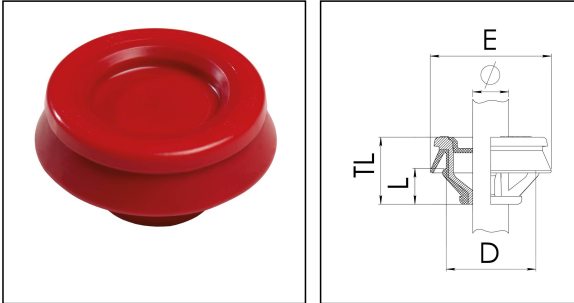

CLIXX® 16 RD

Membrane cable entry with strain relief

Products may differ in size, colour and appearance to those shown. If you require further information or customisation, please contact us directly.

Material	Polypropylene
Material membrane	TPE
Temp. range min	-40 °C
Temp. range max	65 °C
Glow wire test	750 °C
Protection class	IP66 / IP67
Ø Connection thread D	16
Length screw-in thread L	7,3 mm
Ø cable diameter min	4,5 mm
Ø cable diameter max	10 mm
Collar diameter (E)	23 mm - 28 mm
Total length TL	15 mm
Ø Drilling	16,5 mm - 16,7 mm
Wall thickness S	0,8 mm - 3,5 mm
Product Color	RAL 3000
Order no. RAL 3000	10101931
Type	CLIXX® 16 RD
Packing unit	50
EAN number	4007685042222
Tariff number	39269097
ETIM-Classification	EC000451