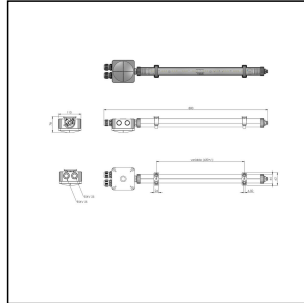

4000-1x13-110-2-CE

LED multi-purpose luminaire 4000 for lashing walkways 1x13W 115V, IP66/67

Products may differ in size, colour and appearance to those shown. If you require further information or customisation, please contact us directly.

WISKA-Order no.	10106767
Type	4000-1x13-110-2-CE
Material	Polycarbonate
Globe colour	Clear
Wattage	13 W
Power^	1 x 13 W
Voltage	110 V
Type of Voltage	AC
Protection class	IP66 / IP67
Frequence	50/60 Hz
Connection	Connection box 607
Temp. range max	55 °C
Temp. range min	-30 °C
Operational areas	Engine room, Outdoor
Ø cable diameter min	7 mm
Colour rendering index	CRI > 80
Ø cable diameter max	17 mm
Lightsource	LED
Lightsource incl.	Yes
Colour temperature	5600 K
Rated Lifetime	L70/B50 @Ta +35 °C
System Lifetime	100000 h
Light colour	850 (daylight)
Mounting	Surface mounting, Ceiling, Wall
Colour	RAL 7035

Approval	DNV-GL, RMRS
Weight	0,61 kg
Tariff number	94051940

Remarks:

- Connection box COMBI 607
- 2 cable glands ESKV 25 RDE included
- Breathing via VentPLUG mounted in end cap
- Mounting via 2 clamps

Recommended accessories