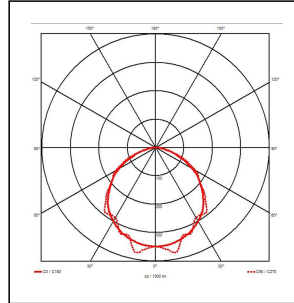

4000-1x13-110-2-CE

LED multi-purpose luminaire 4000 for lashing walkways 1x13W 115V, IP66/67

Products may differ in size, colour and appearance to those shown. If you require further information or customisation, please contact us directly.

WISKA-Order no.	10106767
Type	4000-1x13-110-2-CE
Material	Polycarbonate
Globe colour	Clear
Wattage	13 W
Power^	1 x 13 W
Voltage	110 V
Type of Voltage	AC
Protection class	IP66 / IP67
Frequence	50/60 Hz
Connection	Connection box 607
Temp. range max	55 °C
Temp. range min	-30 °C
Operational areas	Engine room, Outdoor
Ø cable diameter min	7 mm
Colour rendering index	CRI > 80
Ø cable diameter max	17 mm
Lightsource	LED
Lightsource incl.	Yes
Colour temperature	5600 K
Rated Lifetime	L70/B50 @Ta +35 °C
System Lifetime	100000 h
Light colour	850 (daylight)
Mounting	Surface mounting, Ceiling, Wall
Colour	RAL 7035