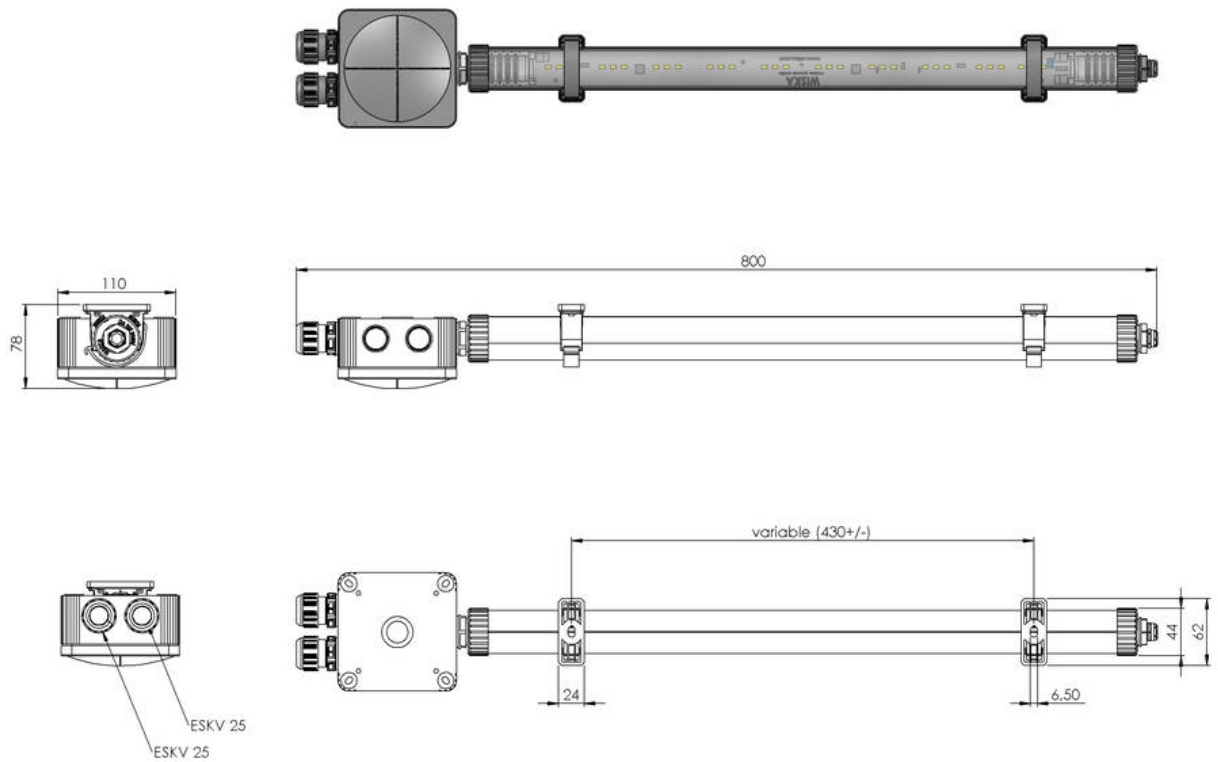

Your Contact:

WISKA UK Ltd.

Unit 7, Hurling Way · St. Columb Major Business Park · TR9 6SX, St. Columb Major, Cornwall · Great Britain

☎ +44-12-08816062 · 📠 +44-12-08816708

info@wiska.co.uk · www.wiska.co.uk

Other technical data on request / subject to change without notice