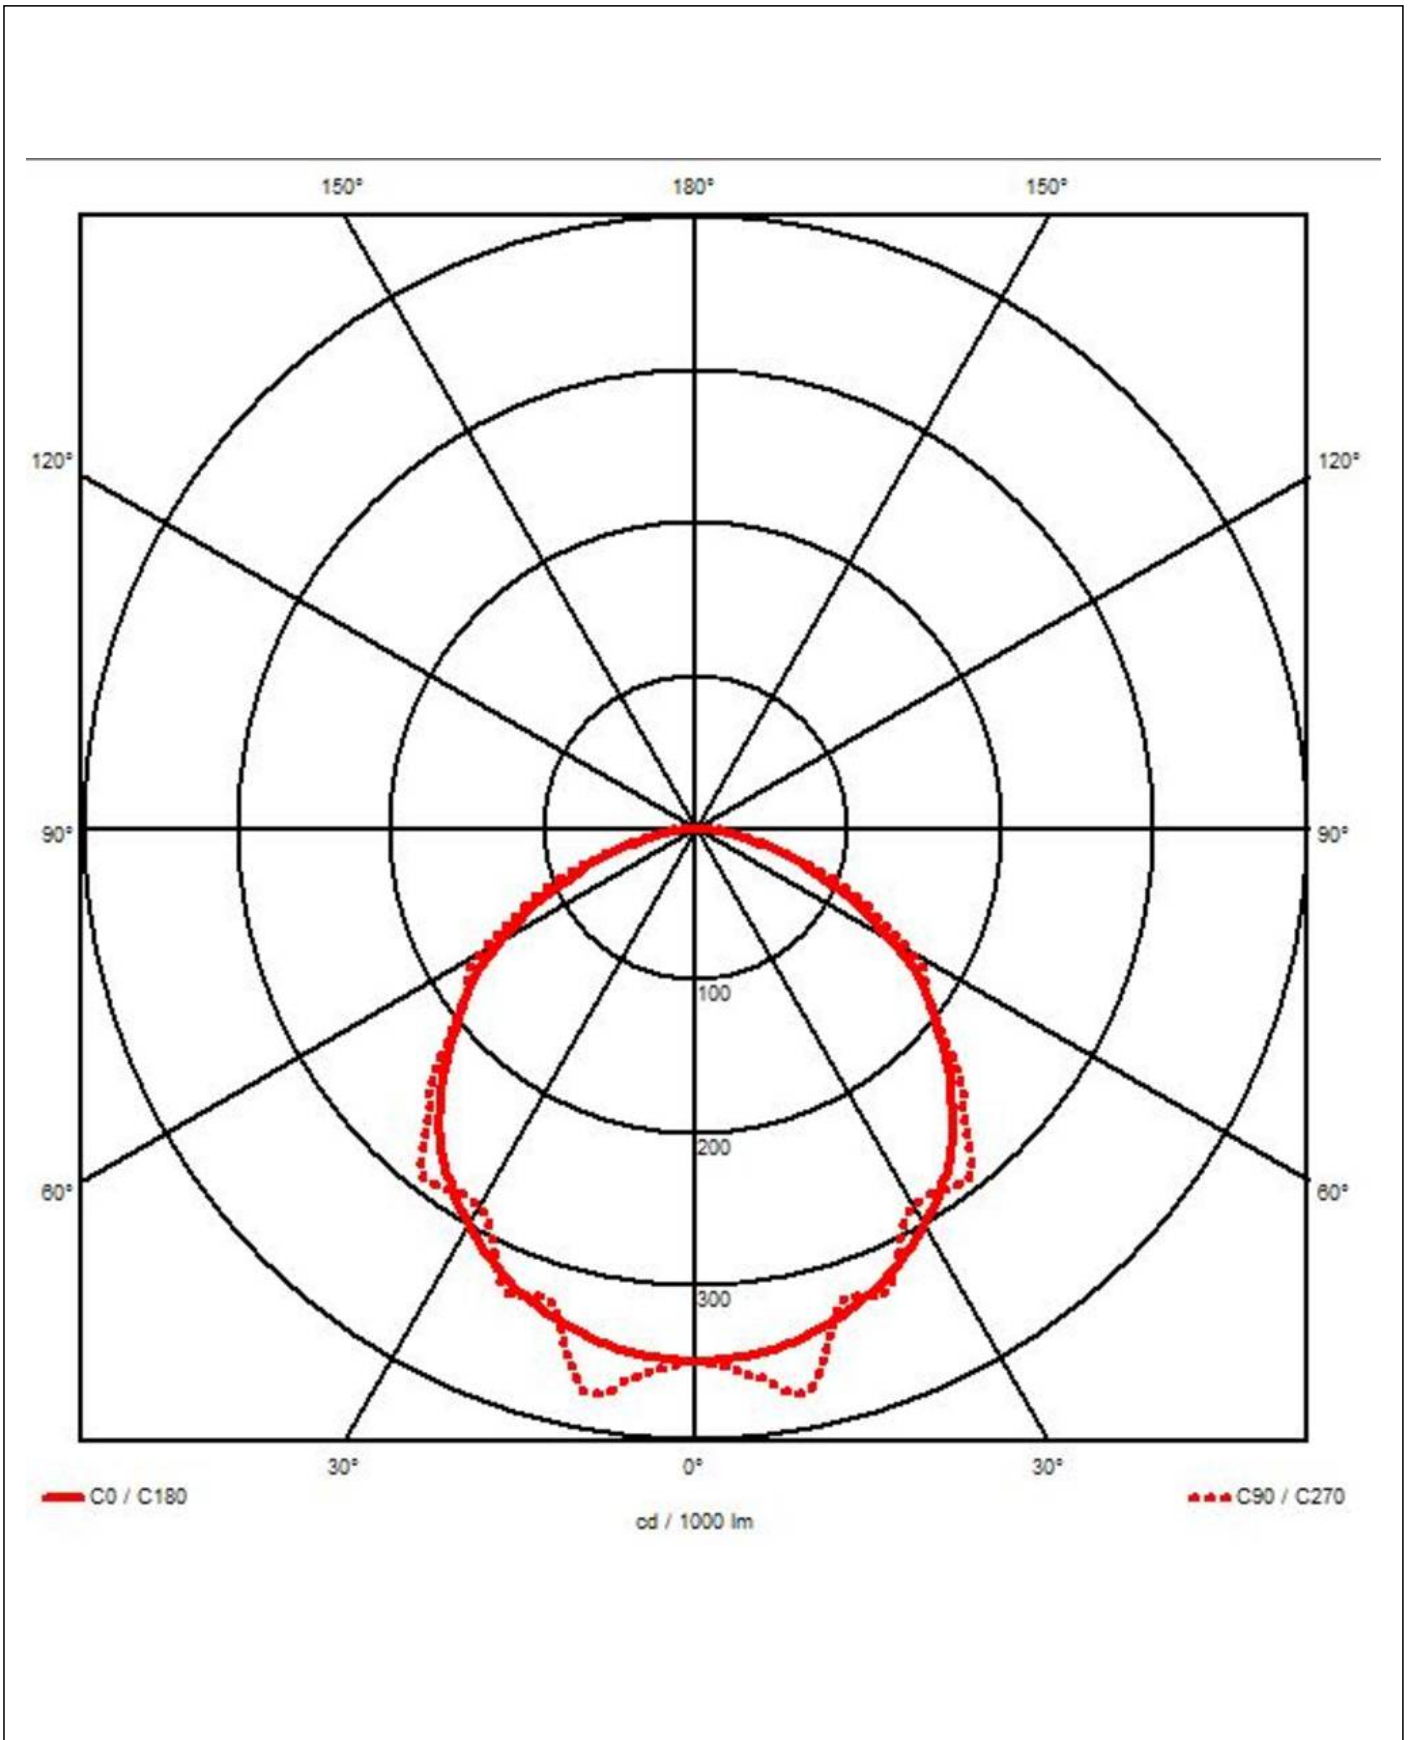

Your Contact:

WISKA UK Ltd.

Unit 7, Hurling Way · St. Columb Major Business Park · TR9 6SX, St. Columb Major, Cornwall · Great Britain

☎ +44-12-08816062 · 📠 +44-12-08816708

info@wiska.co.uk · www.wiska.co.uk

Other technical data on request / subject to change without notice