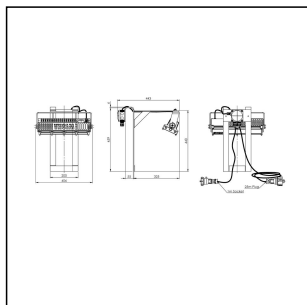

5000-1x40W-MV-FN-MRLD-1142/FS

LED Floodlight with mobile reling mounting device

Products may differ in size, colour and appearance to those shown. If you require further information or customisation, please contact us directly.

WISKA-Order no.	10110400
Type	5000-1x40W-MV-FN-MRLD-1142/FS
Material	Stainless steel, Plastic
Wattage	40 W
Power[^]	1 x 40 W
Voltage	230 V
Voltage min. (V)	100 V
Voltage max. (V)	240 V
Type of Voltage	AC
Frequence	50/60 Hz
Protection class	IP66 / IP68
Temp. range min	-30 °C
Temp. range max	55 °C
Operational areas	Indoor / Outdoor
Mounting	Surface mounting
Reflector	Medium beam
Lightsource	LED
Lightsource incl.	Yes
Luminous flux	4000 lm
Colour temperature	5600 K
Colour rendering index	≥ 80
Rated Lifetime	L70/B10 @Ta +45 °C
System Lifetime	120000 h
Using for cable gland	
Equipment	mobile reling mounting device, Plug 1142

Weight	14,1 kg
Tariff number	94054990

Remarks:

medium beam
seawater resistant module housing
made of special heat conducting plastic
stainless steel frame, back cover and mounting bracket
back cover white powder coated
mounted and wired on mobile
reling mounting device
25m cable + 1142/FS HNA-plug made of plastic
1m cable + 1145/FS HNA-coupling made of plastic