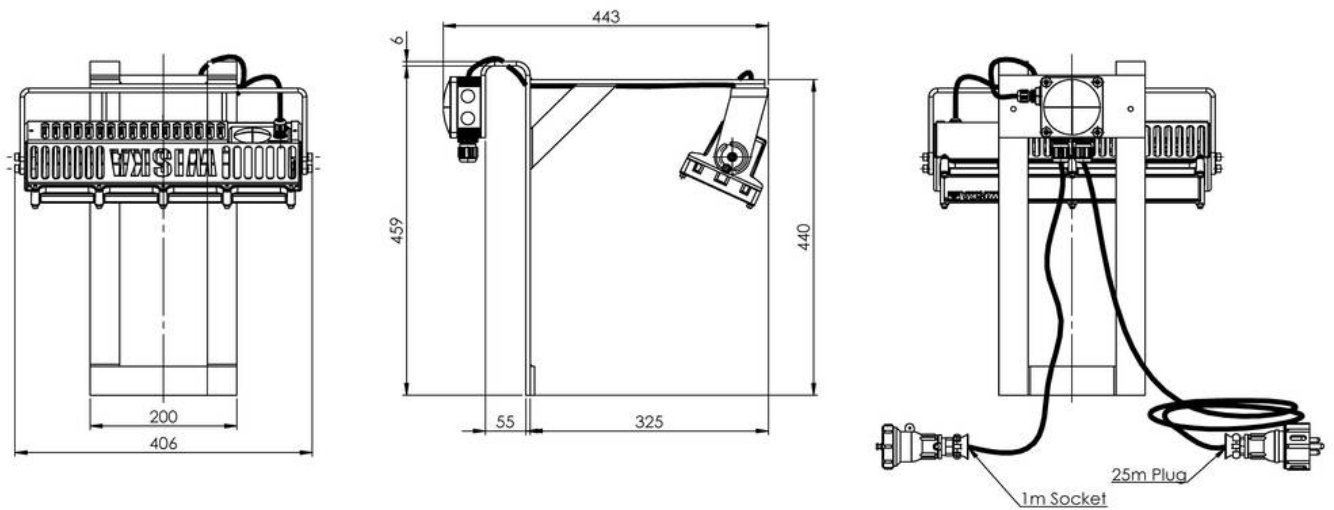

Your Contact:

WISKA UK Ltd.

Unit 7, Hurling Way · St. Columb Major Business Park · TR9 6SX, St. Columb Major, Cornwall · Great Britain

☎ +44-12-08816062 · 📠 +44-12-08816708

info@wiska.co.uk · www.wiska.co.uk