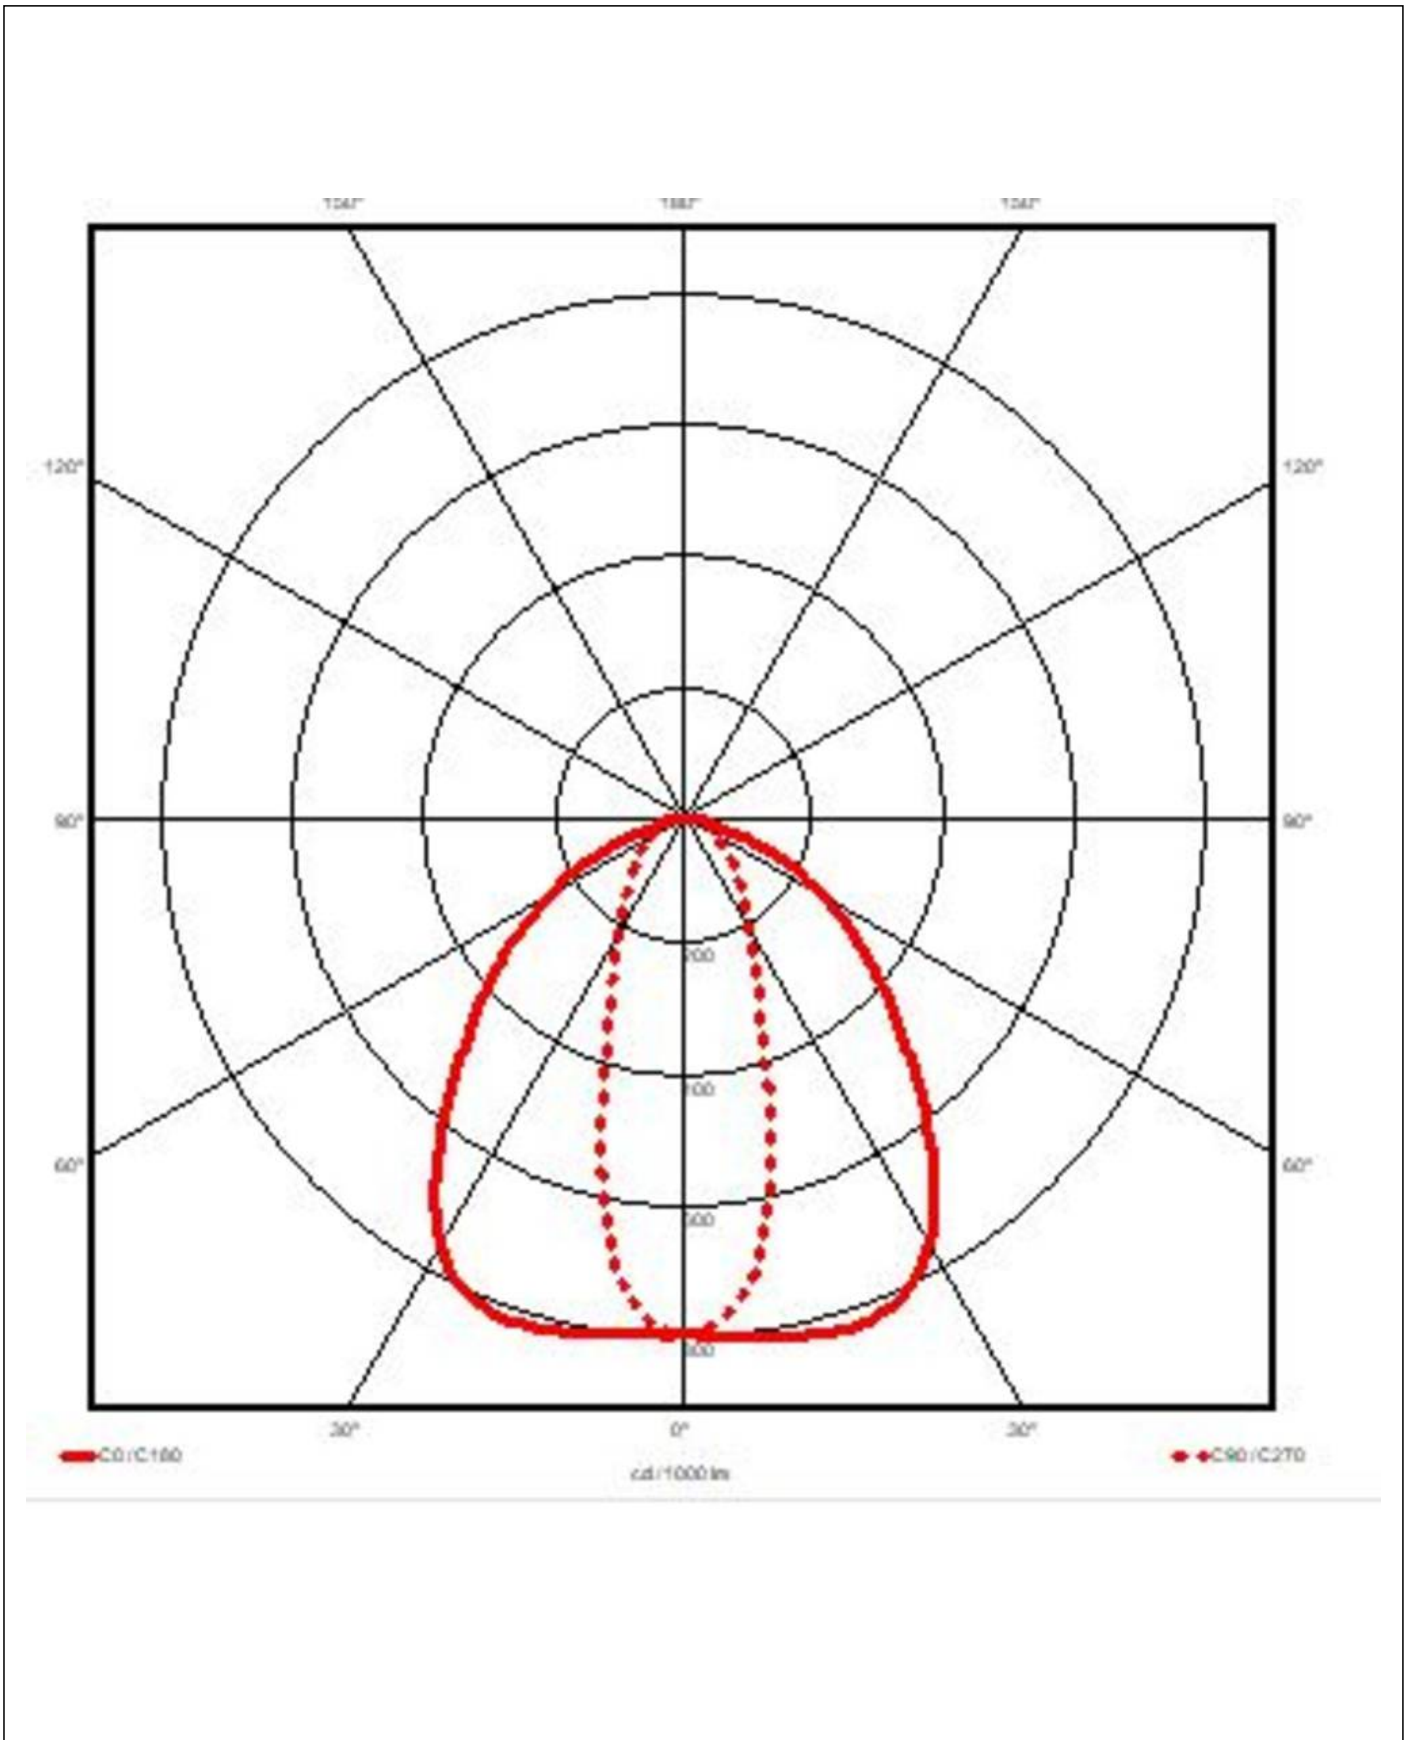

Your Contact:

WISKA UK Ltd.

Unit 7, Hurling Way · St. Columb Major Business Park · TR9 6SX, St. Columb Major, Cornwall · Great Britain

☎ +44-12-08816062 · 📠 +44-12-08816708

info@wiska.co.uk · www.wiska.co.uk