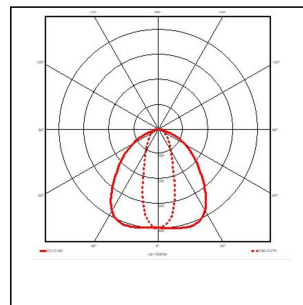

5000-1x40W-MV-FN-MRLD-1142/FS

LED Floodlight with mobile reling mounting device

Products may differ in size, colour and appearance to those shown. If you require further information or customisation, please contact us directly.

WISKA-Order no.	10110400
Type	5000-1x40W-MV-FN-MRLD-1142/FS
Material	Stainless steel, Plastic
Wattage	40 W
Power[^]	1 x 40 W
Voltage	230 V
Voltage min. (V)	100 V
Voltage max. (V)	240 V
Type of Voltage	AC
Frequence	50/60 Hz
Protection class	IP66 / IP68
Temp. range min	-30 °C
Temp. range max	55 °C
Operational areas	Indoor / Outdoor
Mounting	Surface mounting
Reflector	Medium beam
Lightsource	LED
Lightsource incl.	Yes
Luminous flux	4000 lm
Colour temperature	5600 K
Colour rendering index	≥ 80
Rated Lifetime	L70/B10 @Ta +45 °C
System Lifetime	120000 h
Using for cable gland	
Equipment	mobile reling mounting device, Plug 1142

Your Contact:

WISKA UK Ltd.

Unit 7, Hurling Way · St. Columb Major Business Park · TR9 6SX, St. Columb Major, Cornwall · Great Britain

☎ +44-12-08816062 · 📠 +44-12-08816708

info@wiska.co.uk · www.wiska.co.uk