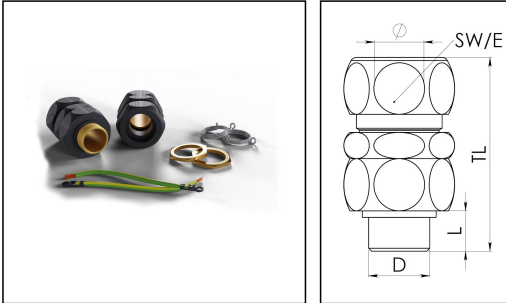

ShieldGLAND Pro M20S

ShieldGLAND Pro M20S Brass locknut, E-Spring, earth fly lead

Products may differ in size, colour and appearance to those shown. If you require further information or customisation, please contact us directly.

Material sealing gasket	TPE
Temp. range min	-40 °C
Temp. range max	120 °C
Protection class	IP68 (5 bar 30 min)
Thread type	M
Ø Connection thread D	20
Lead	1,5
Length screw-in thread L	11 mm
Ø cable diameter min	7 mm
Ø cable diameter max	16 mm
Ø cable below cable shield max	7 mm - 11 mm
Key width SW	27 mm
Collar diameter (E)	30 mm
Total length TL	57 mm - 63 mm
Type	ShieldGLAND Pro M20S
WISKA-Order no.	10112394
Packing unit	2

Remarks:

Complete with Brass locknut, E-Spring
and earth fly lead

21.05.2024

Your Contact:

WISKA UK Ltd.

Unit 7, Hurling Way · St. Columb Major Business Park · TR9 6SX, St. Columb Major, Cornwall · Great Britain