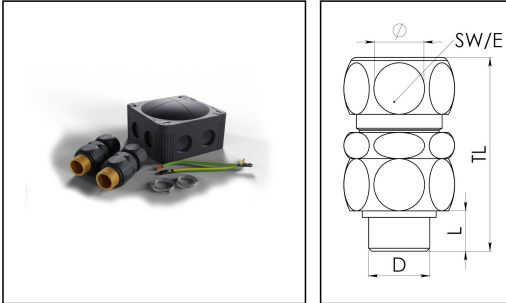

ShieldGLAND Elite M20S

ShieldGLAND Elite M20S COMBI 308, E-Spring, earth fly lead

Products may differ in size, colour and appearance to those shown. If you require further information or customisation, please contact us directly.

Material sealing gasket	TPE
Temp. range min	-40 °C
Temp. range max	120 °C
Protection class	IP68 (5 bar 30 min)
Thread type	M
Ø Connection thread D	20
Lead	1,5
Length screw-in thread L	11 mm
Ø cable diameter min	7 mm
Ø cable diameter max	16 mm
Ø cable below cable shield max	7 mm - 11 mm
Key width SW	27 mm
Collar diameter (E)	30 mm
Total length TL	57 mm - 63 mm
Type	ShieldGLAND Elite M20S
WISKA-Order no.	10112398
Packing unit	1

Remarks:

Complete with E-Spring, earth fly lead
and Junction box COMBI 308 black

21.05.2024

Your Contact:

WISKA UK Ltd.

Unit 7, Hurling Way · St. Columb Major Business Park · TR9 6SX, St. Columb Major, Cornwall · Great Britain