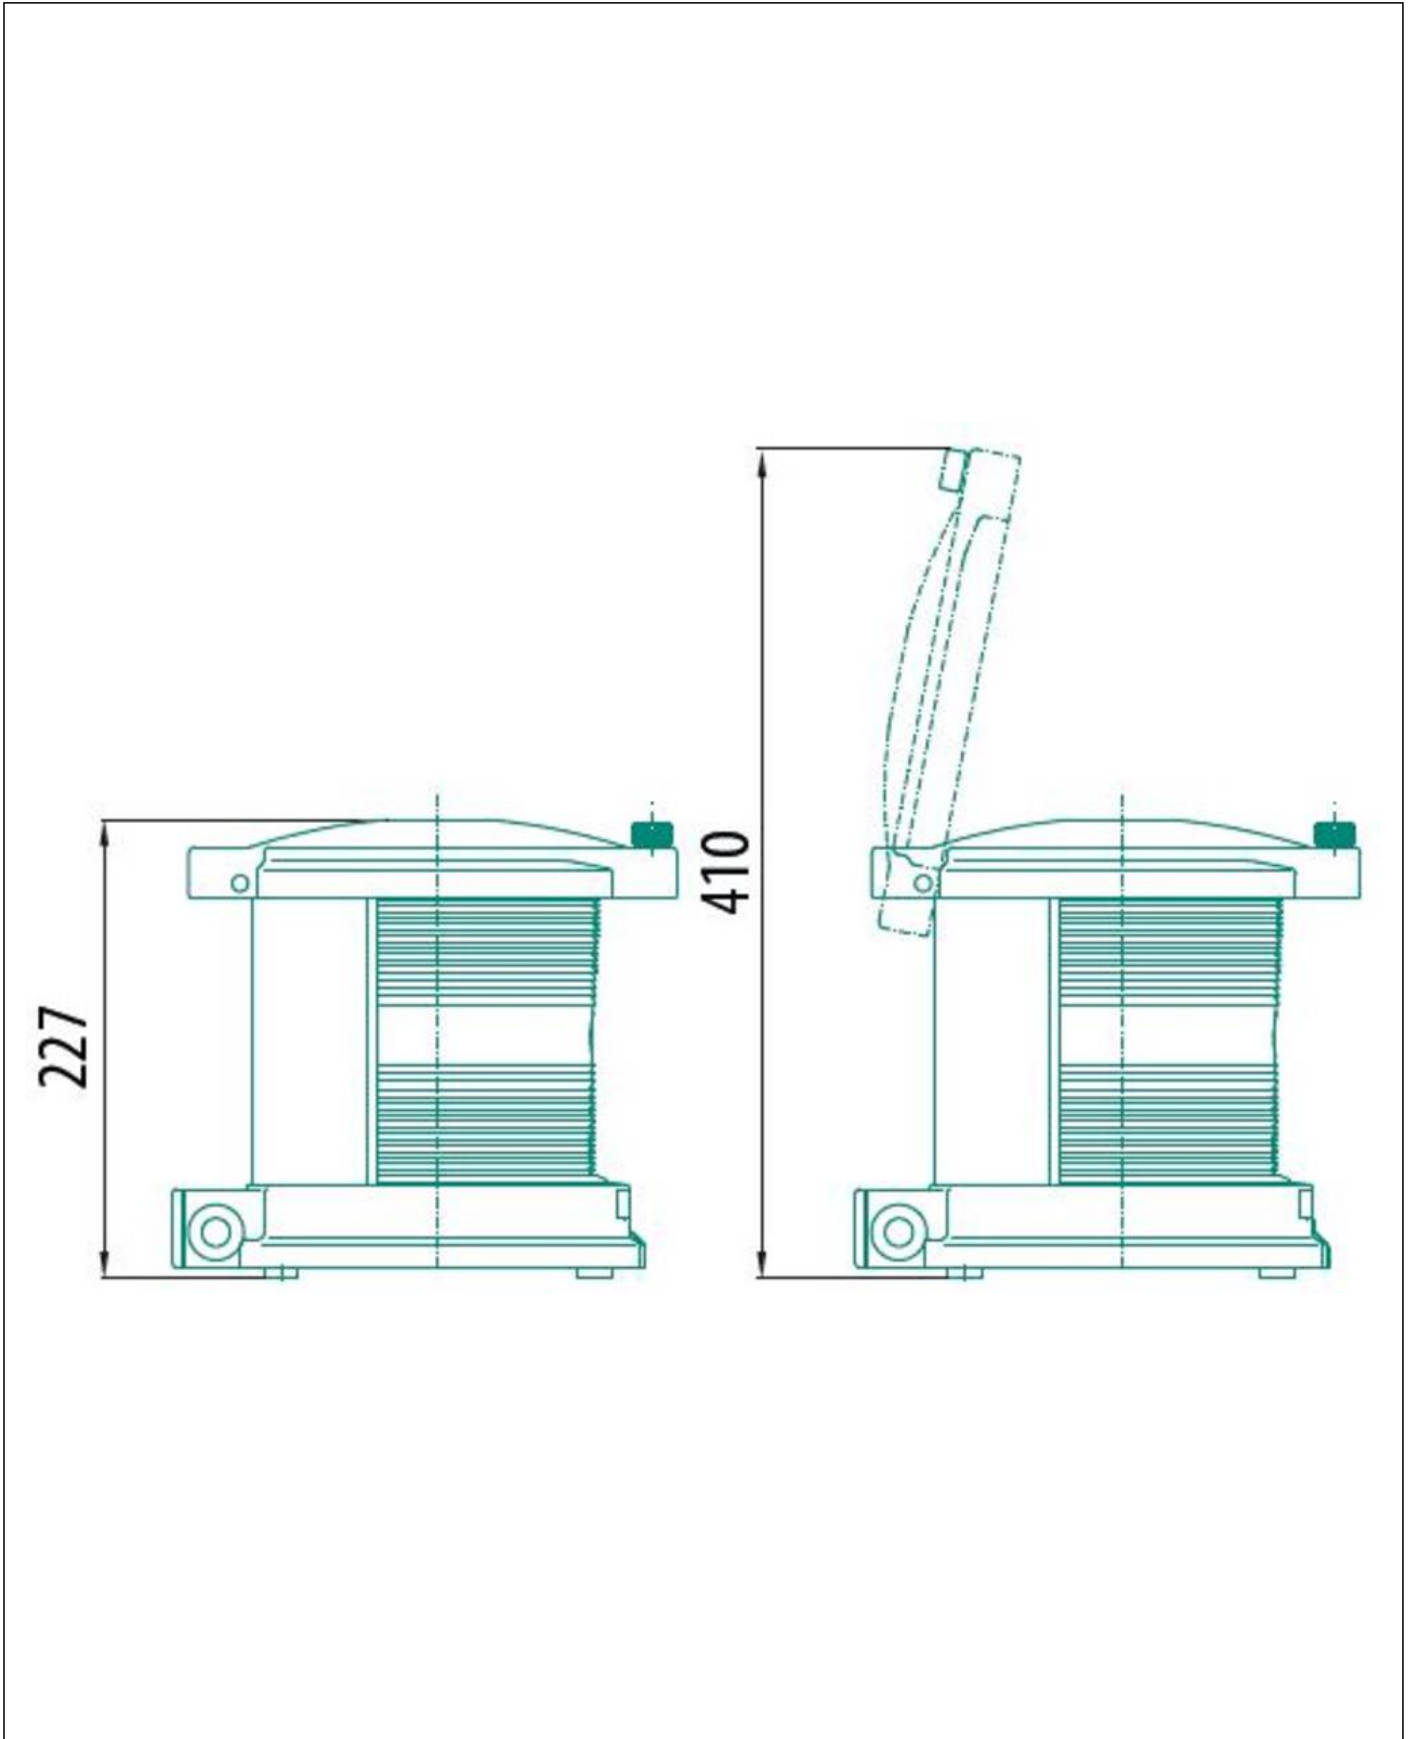

Your Contact:

WISKA UK Ltd.

Unit 7, Hurling Way · St. Columb Major Business Park · TR9 6SX, St. Columb Major, Cornwall · Great Britain

☎ +44-12-08816062 · 📠 +44-12-08816708

info@wiska.co.uk · www.wiska.co.uk