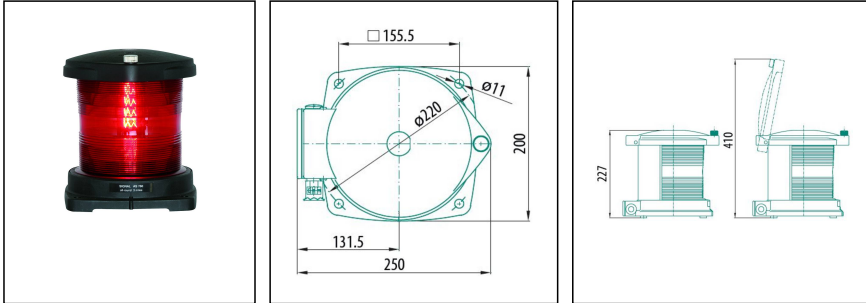

AS-760-RD-230-PB

Signal light

Products may differ in size, colour and appearance to those shown. If you require further information or customisation, please contact us directly.

WISKA-Order no.	50101032
Type	AS-760-RD-230-PB
Material	Polyamide, fibre reinforced
Material globe/diffuser	PMMA
Globe colour	Red
Power[^]	1 x 65 W
Voltage	230 V
Type of Voltage	AC
Frequence	50/60 Hz
Protection class	IP56
Operational areas	Outdoor
Temp. range min	-30 °C
Temp. range max	55 °C
Lampholder	P28s
Number of lampholder	1 items
Lightsource	Incandescent lamp
Lightsource incl.	Yes
Signal range	3nm
Model	Signal light
Sector	360°
Using for cable gland	
Material cable gland	Polyamide
Ø cable diameter min	6 mm
Ø cable diameter max	13 mm
Mounting	Upside

Colour	Black
External dimensions LxWxH	200x250x227mm
Weight	1,7 kg
Approval	DNV-GL, MED, UL, BSH
Tariff number	94054940

Remarks:

- Cable connection via cable connection box
- Equipped with 4 rubber pads