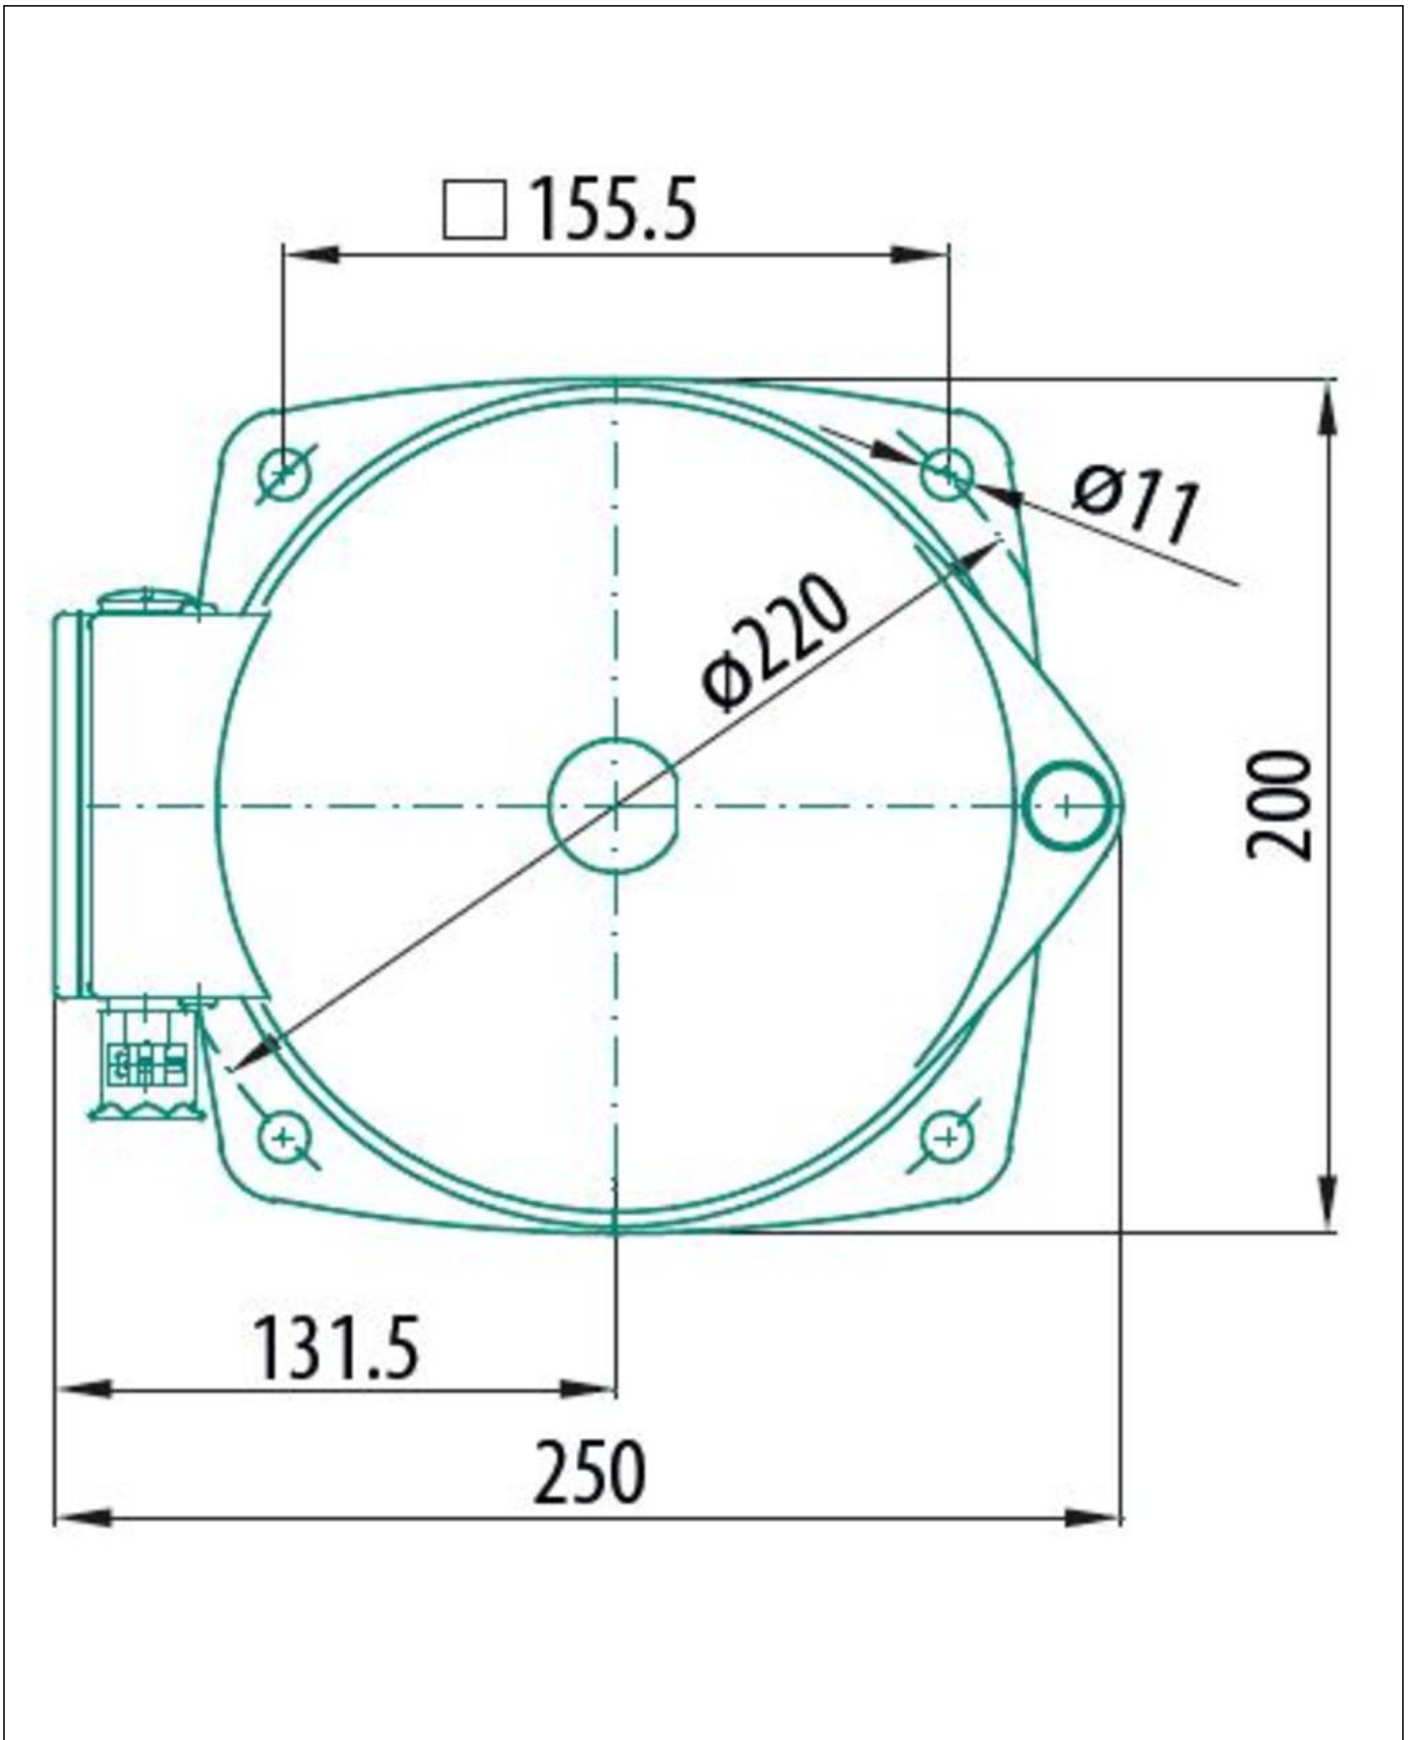

Your Contact:

WISKA UK Ltd.

Unit 7, Hurling Way · St. Columb Major Business Park · TR9 6SX, St. Columb Major, Cornwall · Great Britain

☎ +44-12-08816062 · 📠 +44-12-08816708

info@wiska.co.uk · www.wiska.co.uk