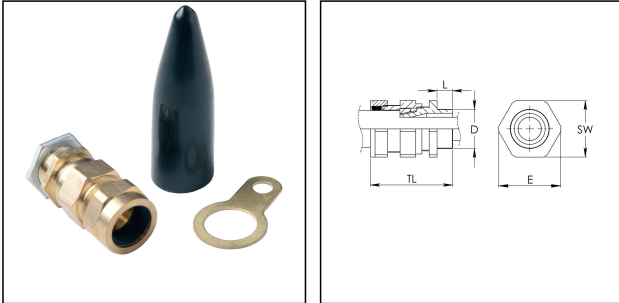

CW 20L

CW Pack Economy, brass gland and locknut, shroud

Products may differ in size, colour and appearance to those shown. If you require further information or customisation, please contact us directly.

Material	Brass
Material shrouds	PVC
Packing unit	2
Temp. range min	-20 °C
Temp. range max	80 °C
Protection class	IP66
Thread type	M
Ø Connection thread D	20
Lead	1,5
Length screw-in thread L	10 mm
Ø cable diameter min	15,5 mm
Ø cable diameter max	19,5 mm
Ø cable below cable shield max	-13,6 mm
Key width SW	27 mm
Collar diameter (E)	31 mm
Total length TL	49 mm
Type	CW 20L
WISKA-Order no.	50101674