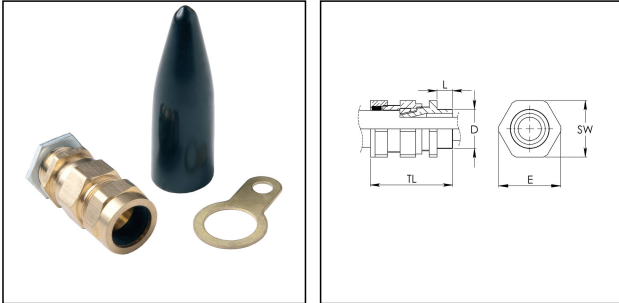

CW 50L

CW Pack Economy, brass gland and locknut, shroud

Products may differ in size, colour and appearance to those shown. If you require further information or customisation, please contact us directly.

Material	Brass
Material shrouds	PVC
Packing unit	1
Temp. range min	-20 °C
Temp. range max	80 °C
Protection class	IP66
Thread type	M
Ø Connection thread D	50
Lead	1,5
Length screw-in thread L	15 mm
Ø cable diameter min	45 mm
Ø cable diameter max	52 mm
Ø cable below cable shield max	-42,2 mm
Key width SW	63 mm
Collar diameter (E)	70 mm
Total length TL	70 mm
Type	CW 50L
WISKA-Order no.	50101678