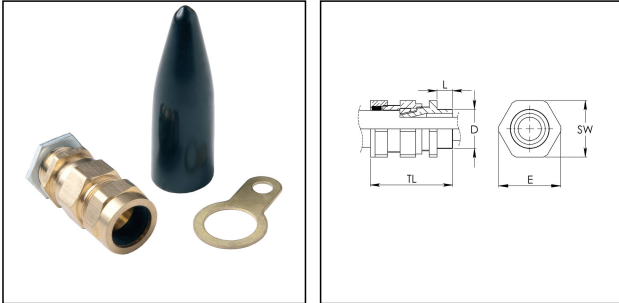

CW 63L

CW Pack Economy, brass gland and locknut, shroud

Products may differ in size, colour and appearance to those shown. If you require further information or customisation, please contact us directly.

Material	Brass
Material shrouds	PVC
Packing unit	1
Temp. range min	-20 °C
Temp. range max	80 °C
Protection class	IP66
Thread type	M
Ø Connection thread D	63
Lead	1,5
Length screw-in thread L	15 mm
Ø cable diameter min	59 mm
Ø cable diameter max	66 mm
Ø cable below cable shield max	-55,2 mm
Key width SW	79 mm
Collar diameter (E)	88 mm
Total length TL	75 mm
Type	CW 63L
WISKA-Order no.	50101679