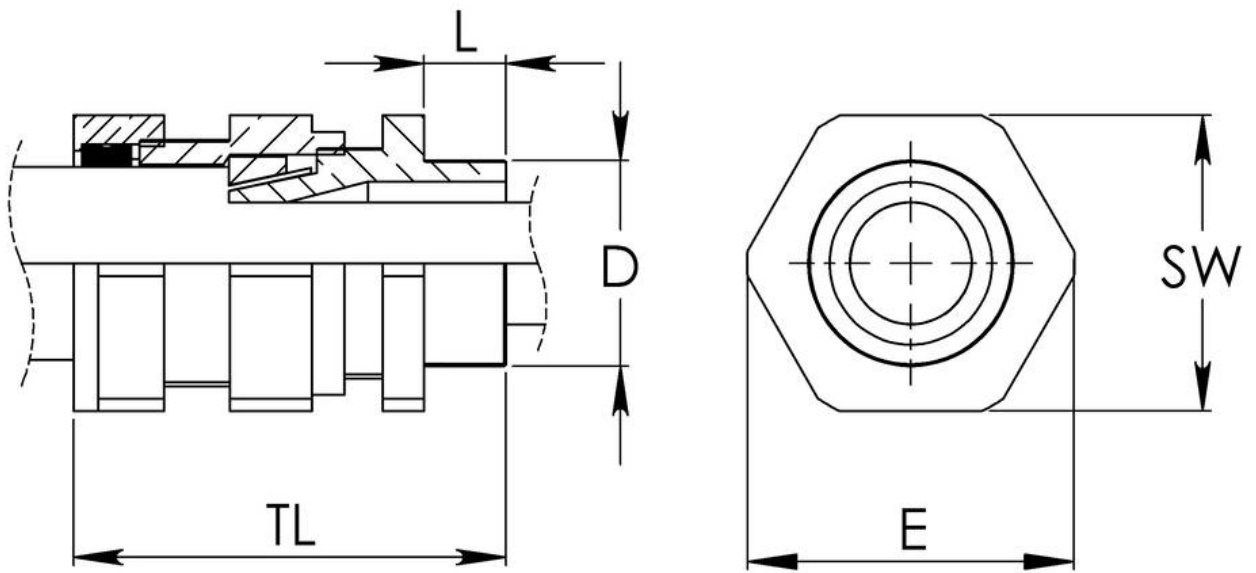

Your Contact:

WISKA UK Ltd.

Unit 7, Hurling Way · St. Columb Major Business Park · TR9 6SX, St. Columb Major, Cornwall · Great Britain

☎ +44-12-08816062 · 📠 +44-12-08816708

info@wiska.co.uk · www.wiska.co.uk