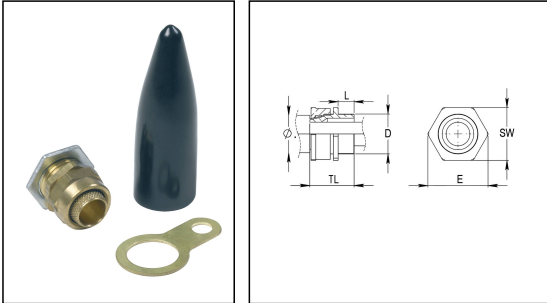

BW 20S

BW Pack, brass gland and locknut, shroud

Products may differ in size, colour and appearance to those shown. If you require further information or customisation, please contact us directly.

Material	Brass
Material shrouds	PVC
Packing unit	2
Temp. range min	-80 °C
Temp. range max	300 °C
Protection class	IP20
Thread type	M
Ø Connection thread D	20
Lead	1,5
Length screw-in thread L	10 mm
Ø cable diameter max	15,5 mm
Key width SW	21 mm
Collar diameter (E)	23 mm
Total length TL	29 mm
Type	BW 20S
WISKA-Order no.	50101693