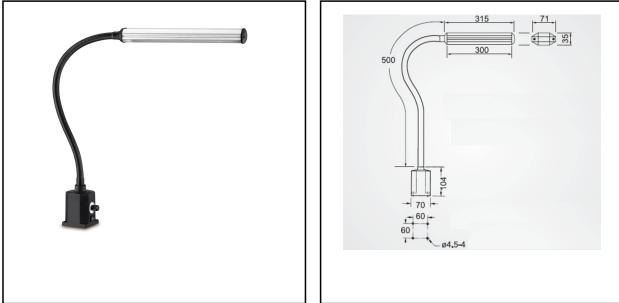

TKL 14 - flex arm

Working place light

Products may differ in size, colour and appearance to those shown. If you require further information or customisation, please contact us directly.

WISKA-Order no.	50106468
Type	TKL 14 - flex arm
Wattage	14 W
Power^	1 x 14 W
Voltage	230 V
Voltage min. (V)	100 V
Voltage max. (V)	240 V
Type of Voltage	AC / DC
Frequence	50/60 Hz
Protection class	IP20
Operational areas	Indoor work space
Lightsource	LED
Lightsource incl.	Yes
Bulb shape	tube
Colour temperature	5000 K
Luminous flux	1800 lm
Mounting	Desktop
Colour	Black
Weight	1,5 kg
Tariff number	94051990

Remarks:

LED flexible arm light

Ballast: electronic LED converter dimming function

Light source: LED 14W inclusive and dimmable

Lamp cover: prismatic diffuser made of a plastic profile

Your Contact:

WISKA UK Ltd.

Power Switch and Rotary Dimmer placed in the lighting base

Cable length: approx. 1,8m with Europlug

Color: Black, lighting head aluminium, silver

21.05.2024

Your Contact:

WISKA UK Ltd.

Unit 7, Hurling Way · St. Columb Major Business Park · TR9 6SX, St. Columb Major, Cornwall · Great Britain