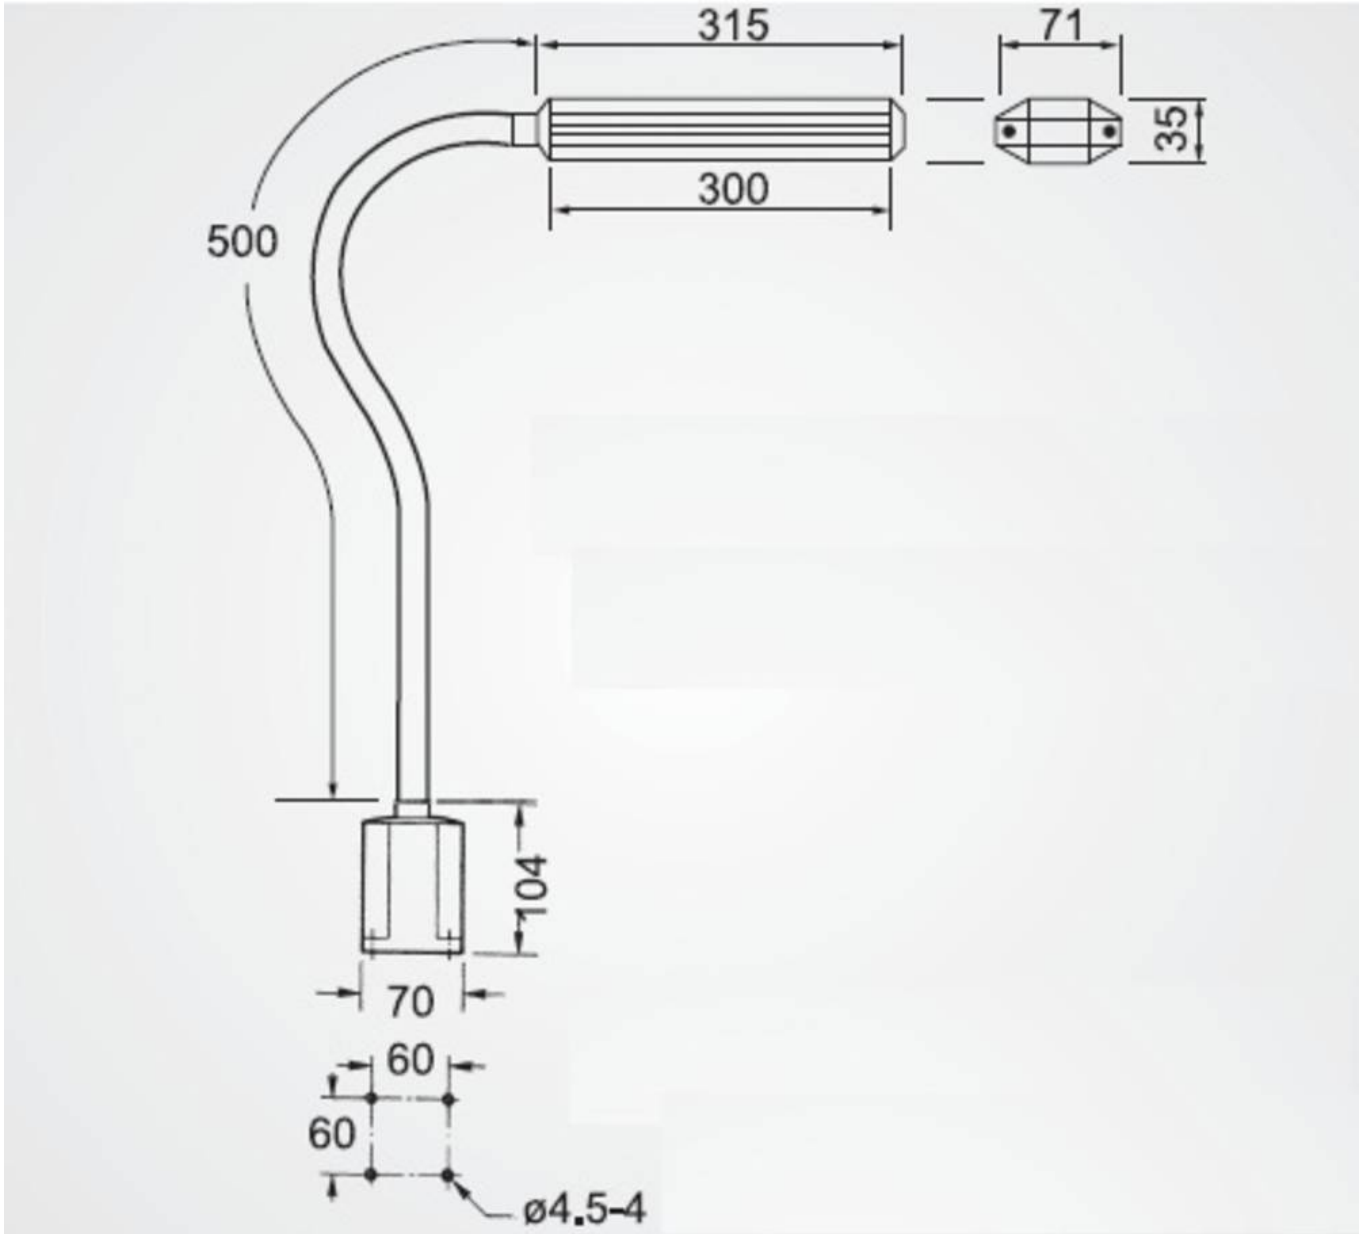

Your Contact:

WISKA UK Ltd.

Unit 7, Hurling Way · St. Columb Major Business Park · TR9 6SX, St. Columb Major, Cornwall · Great Britain

☎ +44-12-08816062 · 📠 +44-12-08816708

info@wiska.co.uk · www.wiska.co.uk