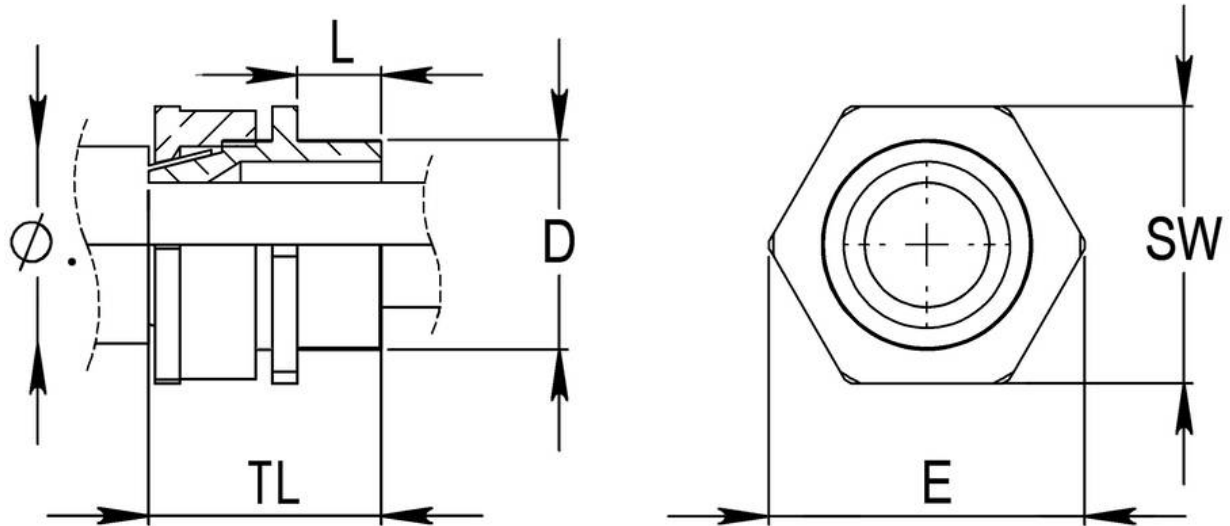

Your Contact:

WISKA UK Ltd.

Unit 7, Hurling Way · St. Columb Major Business Park · TR9 6SX, St. Columb Major, Cornwall · Great Britain

☎ +44-12-08816062 · 📠 +44-12-08816708

info@wiska.co.uk · www.wiska.co.uk