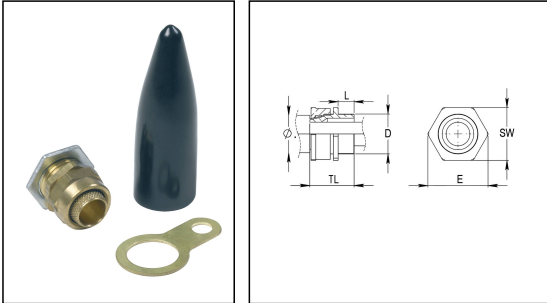

BW 16L

BW Pack, brass gland and locknut, shroud

Products may differ in size, colour and appearance to those shown. If you require further information or customisation, please contact us directly.

Material	Brass
Material shrouds	PVC
Packing unit	2
Temp. range min	-80 °C
Temp. range max	300 °C
Protection class	IP20
Thread type	M
Ø Connection thread D	16
Lead	1,5
Length screw-in thread L	10 mm
Ø cable diameter max	13,8 mm
Type	BW 16L
WISKA-Order no.	50108763