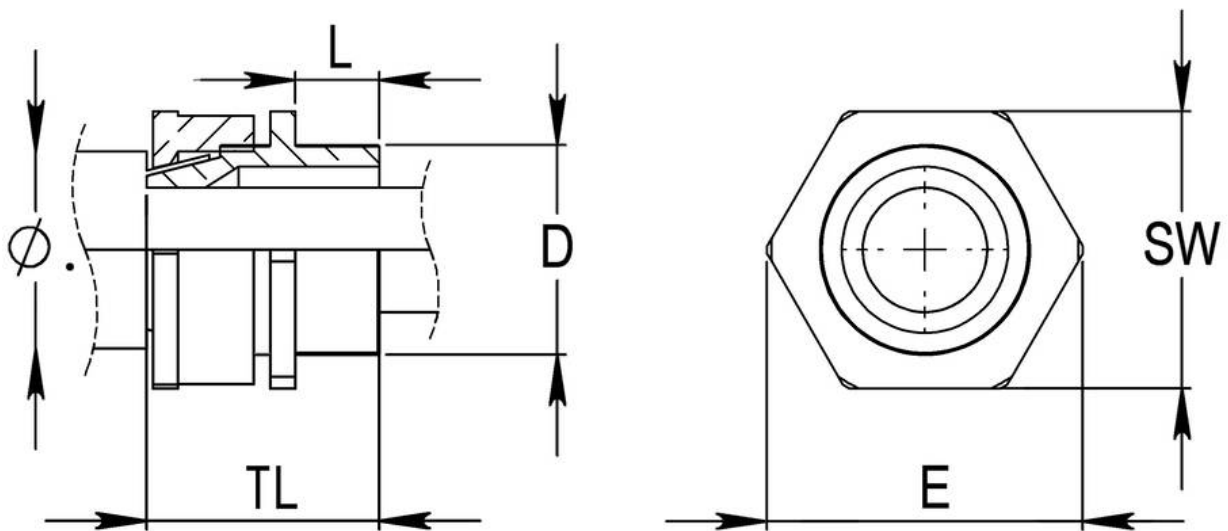

Your Contact:

WISKA UK Ltd.

Unit 7, Hurling Way · St. Columb Major Business Park · TR9 6SX, St. Columb Major, Cornwall · Great Britain

☎ +44-12-08816062 · 📠 +44-12-08816708

info@wiska.co.uk · www.wiska.co.uk