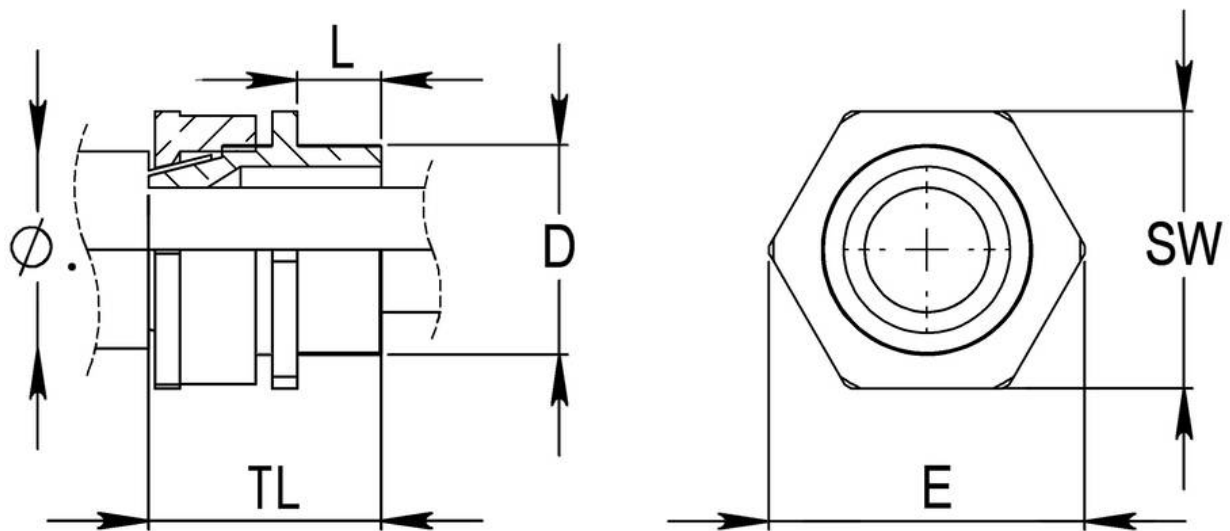

Your Contact:

WISKA UK Ltd.

Unit 7, Hurling Way · St. Columb Major Business Park · TR9 6SX, St. Columb Major, Cornwall · Great Britain

☎ +44-12-08816062 · 📠 +44-12-08816708

info@wiska.co.uk · www.wiska.co.uk