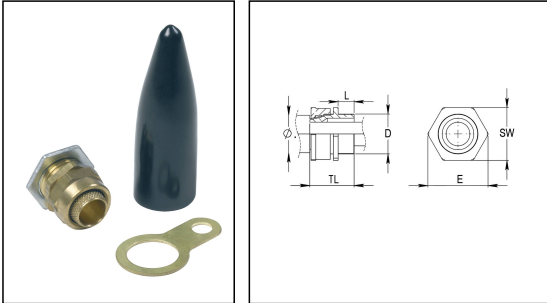

BW 25L/LSF

BW LSF Pack, Low Smoke Fumes, brass gland and locknut, shroud LSF PVC

Products may differ in size, colour and appearance to those shown. If you require further information or customisation, please contact us directly.

Material	Brass
Material shrouds	PVC
Packing unit	2
Temp. range min	-80 °C
Temp. range max	300 °C
Protection class	IP20
Thread type	M
Ø Connection thread D	25
Lead	1,5
Length screw-in thread L	10 mm
Ø cable diameter max	25,4 mm
Key width SW	32 mm
Collar diameter (E)	35 mm
Total length TL	34 mm
Type	BW 25L/LSF
WISKA-Order no.	50108773