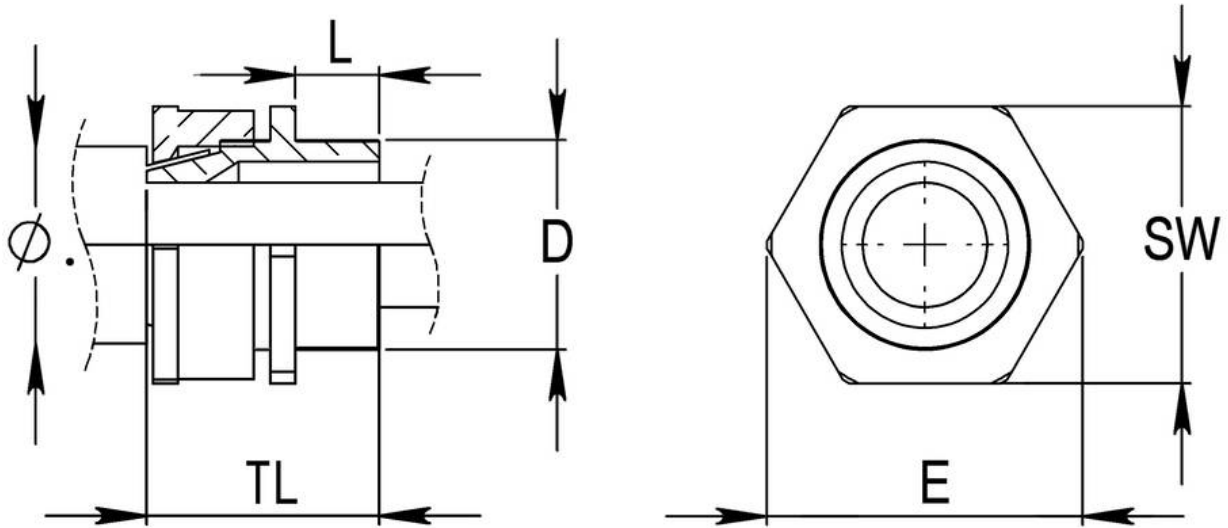

Your Contact:

WISKA UK Ltd.

Unit 7, Hurling Way · St. Columb Major Business Park · TR9 6SX, St. Columb Major, Cornwall · Great Britain

☎ +44-12-08816062 · 📠 +44-12-08816708

info@wiska.co.uk · www.wiska.co.uk