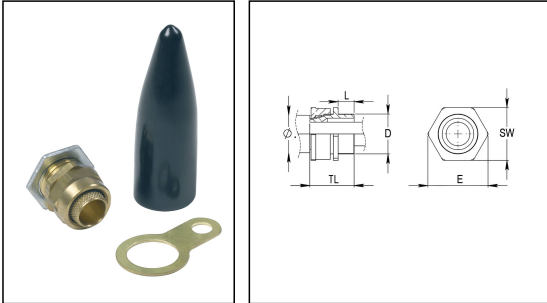

BW 50S/LSF

BW LSF Pack, Low Smoke Fumes, brass gland and locknut, shroud LSF PVC

Products may differ in size, colour and appearance to those shown. If you require further information or customisation, please contact us directly.

Material	Brass
Material shrouds	PVC
Packing unit	1
Temp. range min	-80 °C
Temp. range max	300 °C
Protection class	IP20
Thread type	M
Ø Connection thread D	50
Lead	1,5
Length screw-in thread L	15 mm
Ø cable diameter max	45 mm
Key width SW	60 mm
Collar diameter (E)	67 mm
Total length TL	45 mm
Type	BW 50S/LSF
WISKA-Order no.	50108776