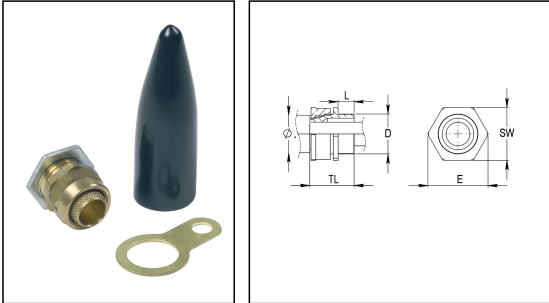

BW 50L/LSF

BW LSF Pack, Low Smoke Fumes, brass gland and locknut, shroud LSF PVC

Products may differ in size, colour and appearance to those shown. If you require further information or customisation, please contact us directly.

Material	Brass
Material shrouds	PVC
Packing unit	1
Temp. range min	-80 °C
Temp. range max	300 °C
Protection class	IP20
Thread type	M
Ø Connection thread D	50
Lead	1,5
Length screw-in thread L	15 mm
Ø cable diameter max	52 mm
Key width SW	60 mm
Collar diameter (E)	67 mm
Total length TL	45 mm
Type	BW 50L/LSF
WISKA-Order no.	50108777