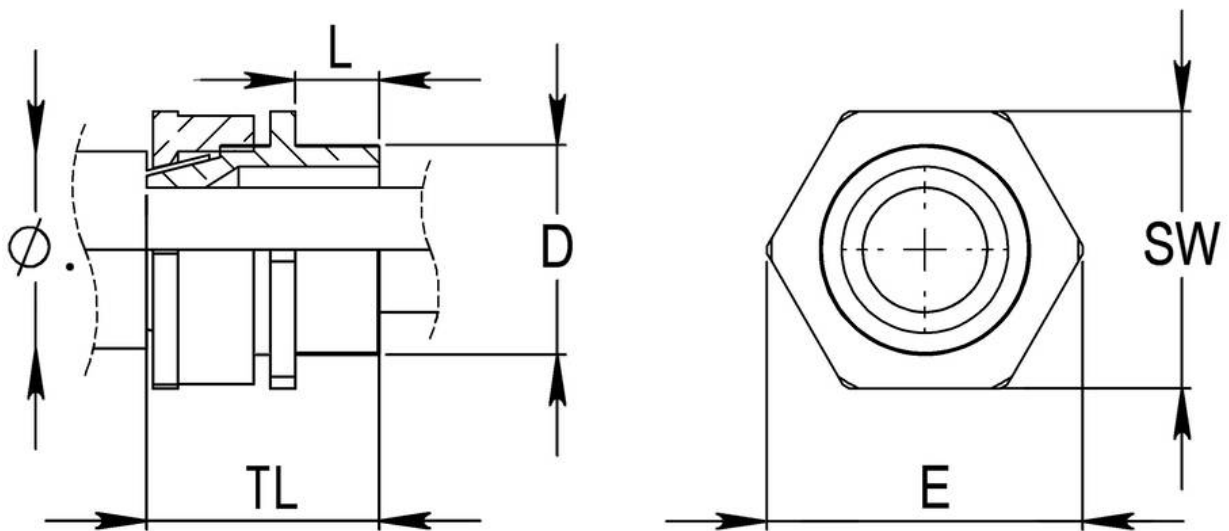

Your Contact:

WISKA UK Ltd.

Unit 7, Hurling Way · St. Columb Major Business Park · TR9 6SX, St. Columb Major, Cornwall · Great Britain

☎ +44-12-08816062 · 📠 +44-12-08816708

info@wiska.co.uk · www.wiska.co.uk