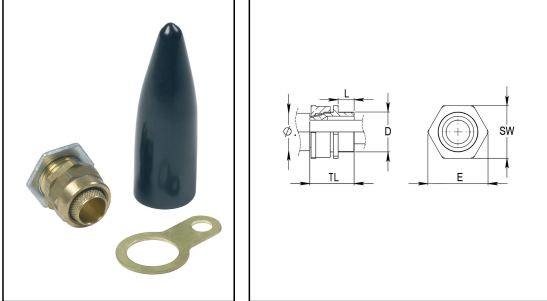

BW 90L/LSF

BW LSF Pack, Low Smoke Fumes, brass gland and locknut, shroud LSF PVC

Products may differ in size, colour and appearance to those shown. If you require further information or customisation, please contact us directly.

Material	Brass
Material shrouds	PVC
Packing unit	1
Temp. range min	-80 °C
Temp. range max	300 °C
Protection class	IP20
Thread type	M
Ø Connection thread D	90
Lead	1,5
Length screw-in thread L	20 mm
Ø cable diameter max	90 mm
Type	BW 90L/LSF
WISKA-Order no.	50108782