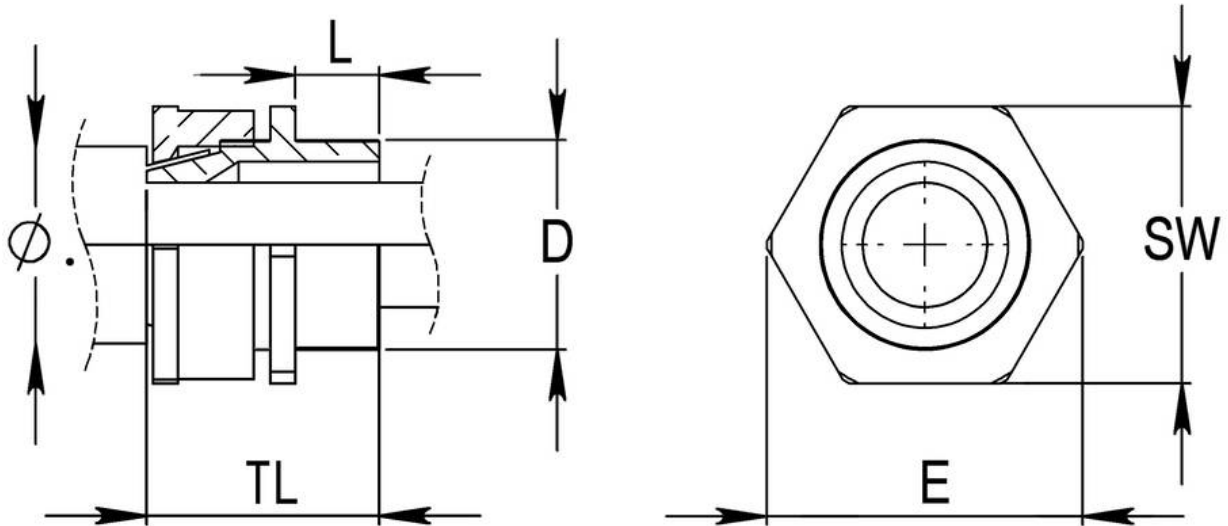

Your Contact:

WISKA UK Ltd.

Unit 7, Hurling Way · St. Columb Major Business Park · TR9 6SX, St. Columb Major, Cornwall · Great Britain

☎ +44-12-08816062 · 📠 +44-12-08816708

info@wiska.co.uk · www.wiska.co.uk