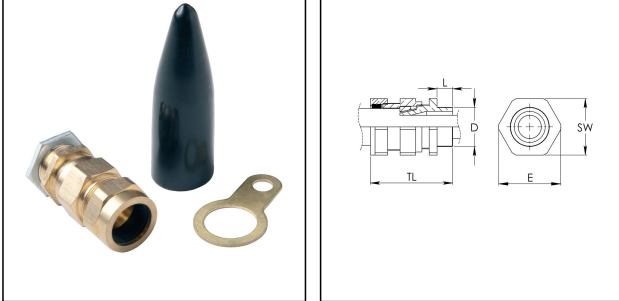

CW 16L

CW Pack Economy, brass gland and locknut, shroud

Products may differ in size, colour and appearance to those shown. If you require further information or customisation, please contact us directly.

Material	Brass
Material shrouds	PVC
Packing unit	2
Temp. range min	-20 °C
Temp. range max	80 °C
Protection class	IP66
Thread type	M
Ø Connection thread D	16
Lead	1,5
Length screw-in thread L	10 mm
Ø cable diameter min	8,5 mm
Ø cable diameter max	13,5 mm
Type	CW 16L
WISKA-Order no.	50108799