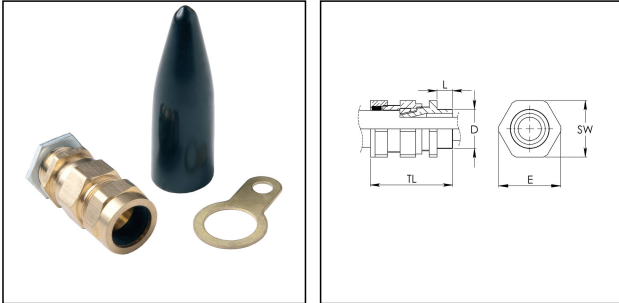

## CW 63S

CW Pack Economy, brass gland and locknut, shroud

Products may differ in size, colour and appearance to those shown. If you require further information or customisation, please contact us directly.

<b>Material</b>	Brass
<b>Material shrouds</b>	PVC
<b>Packing unit</b>	1
<b>Temp. range min</b>	-20 °C
<b>Temp. range max</b>	80 °C
<b>Protection class</b>	IP66
<b>Thread type</b>	M
<b>Ø Connection thread D</b>	63
<b>Lead</b>	1,5
<b>Length screw-in thread L</b>	15 mm
<b>Ø cable diameter min</b>	52 mm
<b>Ø cable diameter max</b>	59 mm
<b>Ø cable below cable shield max</b>	-55,2 mm
<b>Key width SW</b>	79 mm
<b>Collar diameter (E)</b>	88 mm
<b>Total length TL</b>	75 mm
<b>Type</b>	CW 63S
<b>WISKA-Order no.</b>	50108803