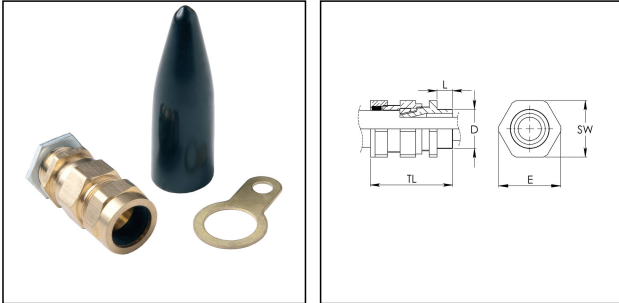

## CW 16L/LSF

CW LSF Pack, Low Smoke Fumes, brass gland and locknut, shroud LSF PVC

Products may differ in size, colour and appearance to those shown. If you require further information or customisation, please contact us directly.

<b>Material</b>	Brass
<b>Material shrouds</b>	PVC
<b>Packing unit</b>	2
<b>Temp. range min</b>	-20 °C
<b>Temp. range max</b>	80 °C
<b>Protection class</b>	IP66
<b>Thread type</b>	M
<b>Ø Connection thread D</b>	16
<b>Lead</b>	1,5
<b>Length screw-in thread L</b>	10 mm
<b>Ø cable diameter min</b>	8,5 mm
<b>Ø cable diameter max</b>	13,5 mm
<b>Type</b>	CW 16L/LSF
<b>WISKA-Order no.</b>	50108806