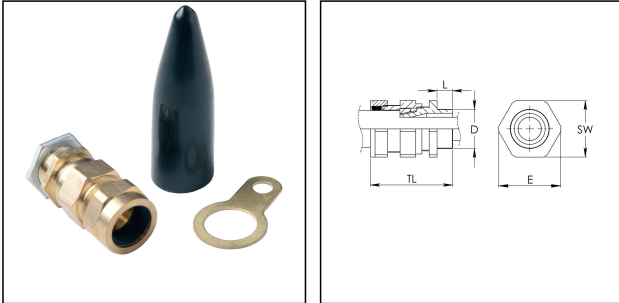

CW 32L/LSF

CW LSF Pack, Low Smoke Fumes, brass gland and locknut, shroud LSF PVC

Products may differ in size, colour and appearance to those shown. If you require further information or customisation, please contact us directly.

Material	Brass
Material shrouds	PVC
Packing unit	2
Temp. range min	-20 °C
Temp. range max	80 °C
Protection class	IP66
Thread type	M
Ø Connection thread D	32
Lead	1,5
Length screw-in thread L	10 mm
Ø cable diameter min	26 mm
Ø cable diameter max	33,5 mm
Ø cable below cable shield max	-26,5 mm
Key width SW	43 mm
Collar diameter (E)	50 mm
Total length TL	58 mm
Type	CW 32L/LSF
WISKA-Order no.	50108811