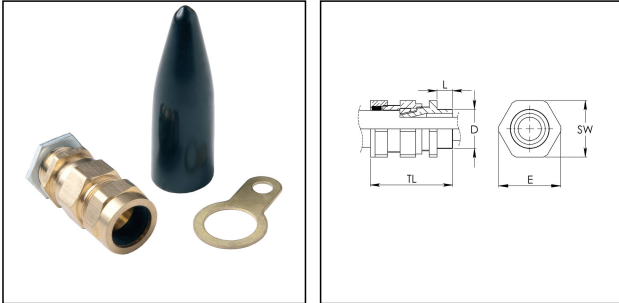

CW 50S/LSF

CW LSF Pack, Low Smoke Fumes, brass gland and locknut, shroud LSF PVC

Products may differ in size, colour and appearance to those shown. If you require further information or customisation, please contact us directly.

Material	Brass
Material shrouds	PVC
Packing unit	1
Temp. range min	-20 °C
Temp. range max	80 °C
Protection class	IP66
Thread type	M
Ø Connection thread D	50
Lead	1,5
Length screw-in thread L	15 mm
Ø cable diameter min	39,5 mm
Ø cable diameter max	45 mm
Ø cable below cable shield max	-42,2 mm
Key width SW	63 mm
Collar diameter (E)	70 mm
Total length TL	70 mm
Type	CW 50S/LSF
WISKA-Order no.	50108813