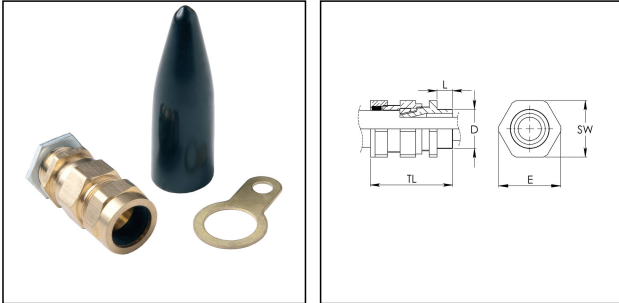

## CW 75L/LSF

CW LSF Pack, Low Smoke Fumes, brass gland and locknut, shroud LSF PVC

Products may differ in size, colour and appearance to those shown. If you require further information or customisation, please contact us directly.

<b>Material</b>	Brass
<b>Material shrouds</b>	PVC
<b>Packing unit</b>	1
<b>Temp. range min</b>	-20 °C
<b>Temp. range max</b>	80 °C
<b>Protection class</b>	IP66
<b>Thread type</b>	M
<b>Ø Connection thread D</b>	75
<b>Lead</b>	1,5
<b>Length screw-in thread L</b>	20 mm
<b>Ø cable diameter min</b>	70 mm
<b>Ø cable diameter max</b>	78 mm
<b>Ø cable below cable shield max</b>	-67,7 mm
<b>Key width SW</b>	98 mm
<b>Collar diameter (E)</b>	98 mm
<b>Total length TL</b>	70 mm
<b>Type</b>	CW 75L/LSF
<b>WISKA-Order no.</b>	50108818